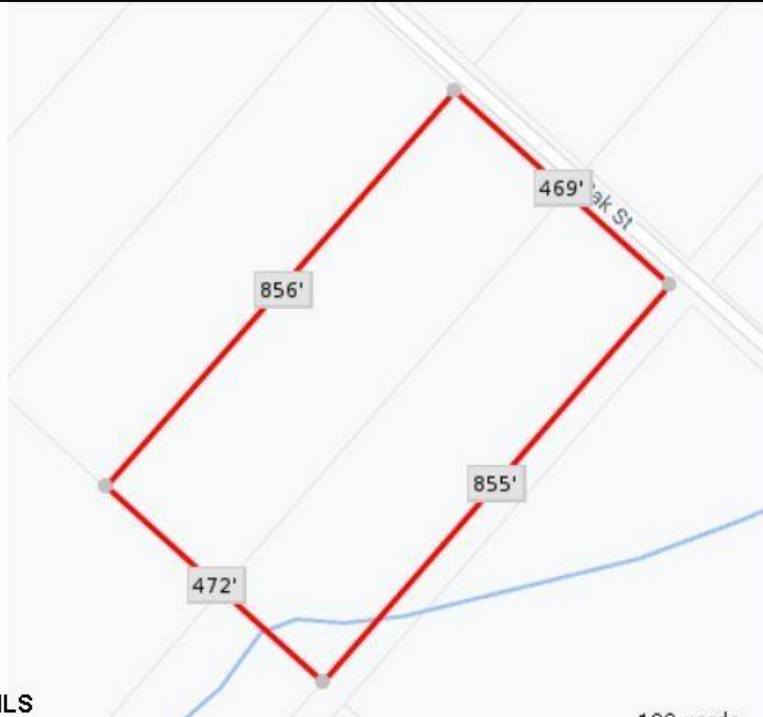

Blk859 Lot5 Oak
Laureldale, NJ 08330

Asking \$120,000.00

SJSRMLS

SJSRMLS

SJSRMLS

SJSRMLS

COMMENTS

9.23 - BUILDABLE LAND. Ultra Desireable Laureldale section of Hamilton Township. ** BUYER RESPONSIBLE FOR ALL DUE DILIGENCE, APPROVALS, SURVEY, ZONING, WETLANDS, ETC - SELLER DOES NOT GUARANTEE END USE **