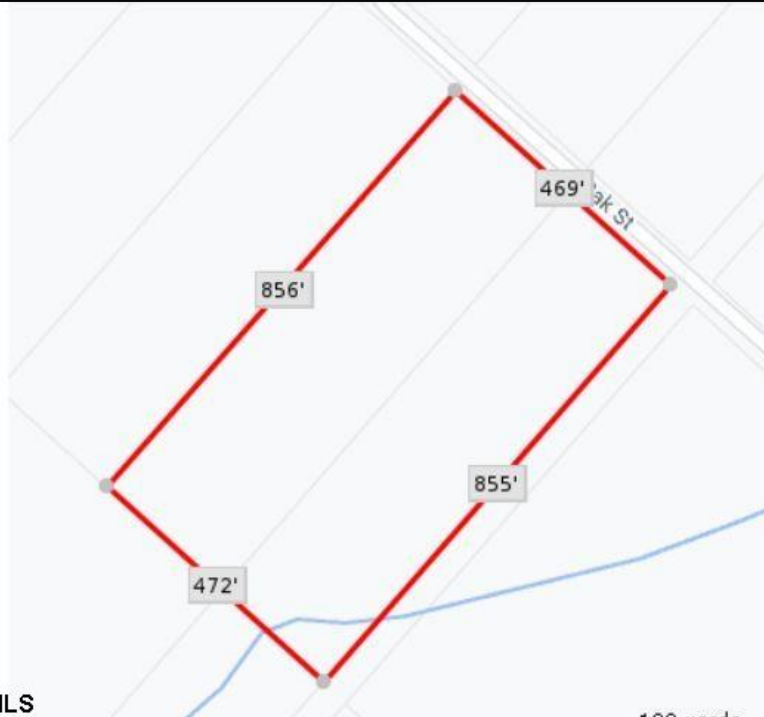

Blk859 Lot5 Oak  
Laureldale, NJ 08330

Asking \$120,000.00

SJSRMLS

SJSRMLS

SJSRMLS

SJSRMLS

### COMMENTS

9.23 - BUILDABLE LAND. Ultra Desireable Laureldale section of Hamilton Township. \*\* BUYER RESPONSIBLE FOR ALL DUE DILIGENCE, APPROVALS, SURVEY, ZONING, WETLANDS, ETC - SELLER DOES NOT GUARANTEE END USE \*\*