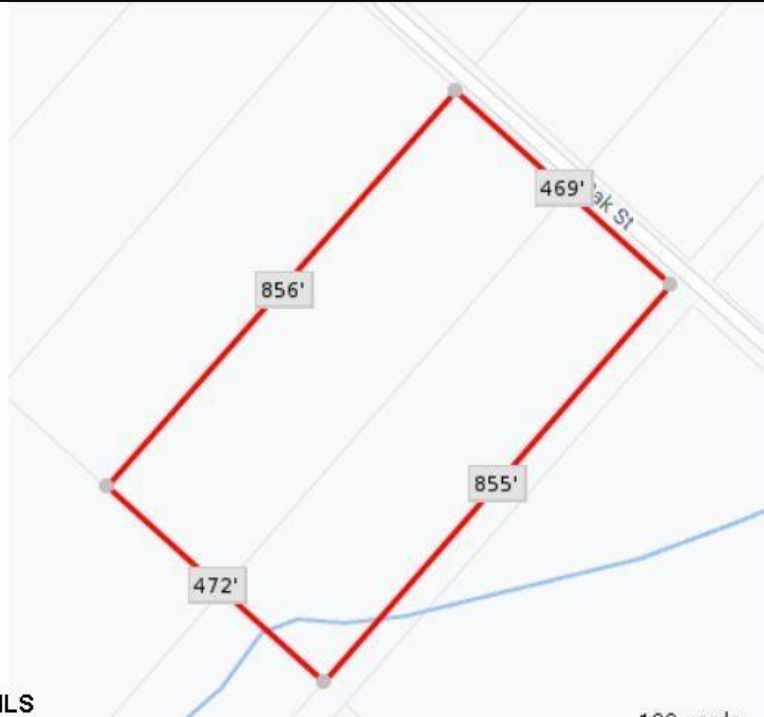

**Blk859 Lot5 Oak  
Laureldale, NJ 08330**

**Asking \$120,000.00**

SJSRMLS

SJSRMLS

SJSRMLS

SJSRMLS

#### COMMENTS

9.23 - BUILDABLE LAND. Ultra Desireable Laureldale section of Hamilton Township. \*\* BUYER RESPONSIBLE FOR ALL DUE DILIGENCE, APPROVALS, SURVEY, ZONING, WETLANDS, ETC - SELLER DOES NOT GUARANTEE END USE \*\*