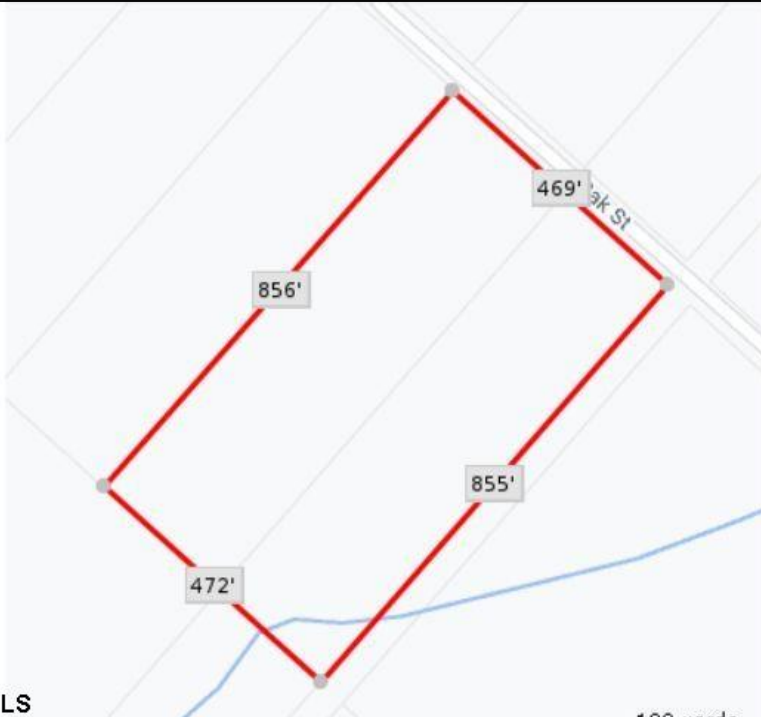

Blk859 Lot5 Oak
Laureldale, NJ 08330

Asking \$120,000.00

SJSRMLS

SJSRMLS

SJSRMLS

SJSRMLS

COMMENTS

9.23 - BUILDABLE LAND. Ultra Desireable Laureldale section of Hamilton Township. ** BUYER RESPONSIBLE FOR ALL DUE DILIGENCE, APPROVALS, SURVEY, ZONING, WETLANDS, ETC - SELLER DOES NOT GUARANTEE END USE **