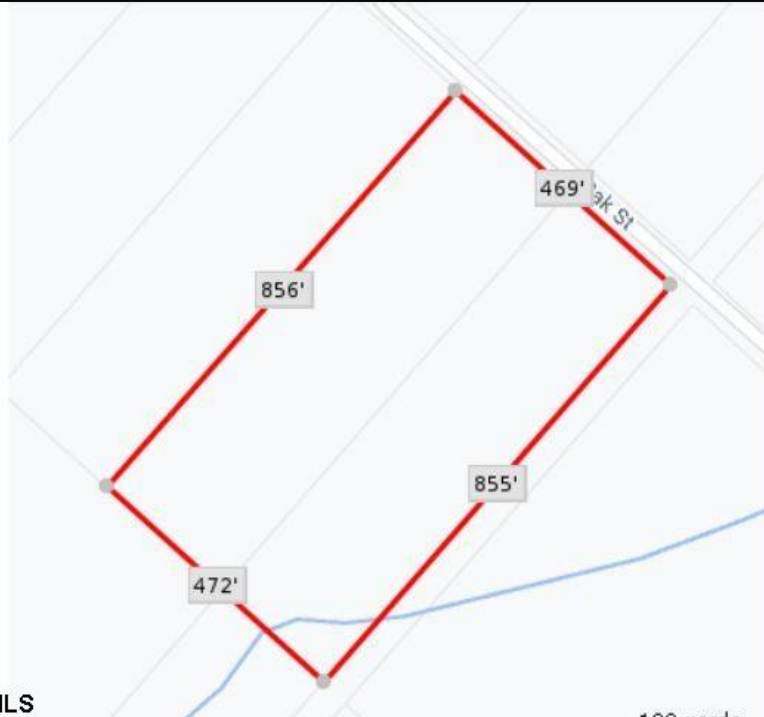

**Blk859 Lot5 Oak
Laureldale, NJ 08330**

Asking \$120,000.00

SJSRMLS

SJSRMLS

SJSRMLS

SJSRMLS

COMMENTS

9.23 - BUILDABLE LAND. Ultra Desireable Laureldale section of Hamilton Township. ** BUYER RESPONSIBLE FOR ALL DUE DILIGENCE, APPROVALS, SURVEY, ZONING, WETLANDS, ETC - SELLER DOES NOT GUARANTEE END USE **