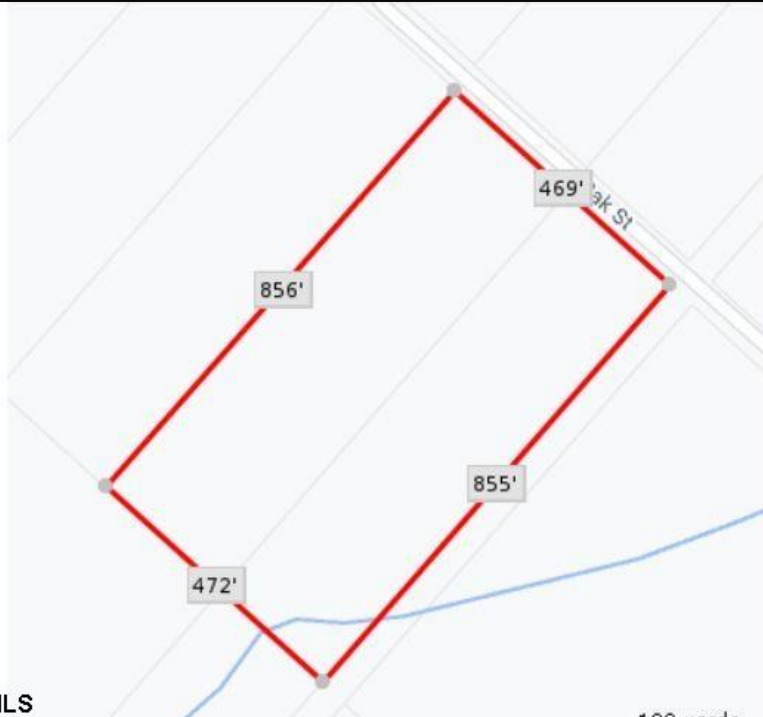

Blk859 Lot5 Oak  
Laureldale, NJ 08330

Asking \$120,000.00

SJSRMLS

SJSRMLS

SJSRMLS

SJSRMLS

#### COMMENTS

9.23 - BUILDABLE LAND. Ultra Desireable Laureldale section of Hamilton Township. \*\* BUYER RESPONSIBLE FOR ALL DUE DILIGENCE, APPROVALS, SURVEY, ZONING, WETLANDS, ETC - SELLER DOES NOT GUARANTEE END USE \*\*