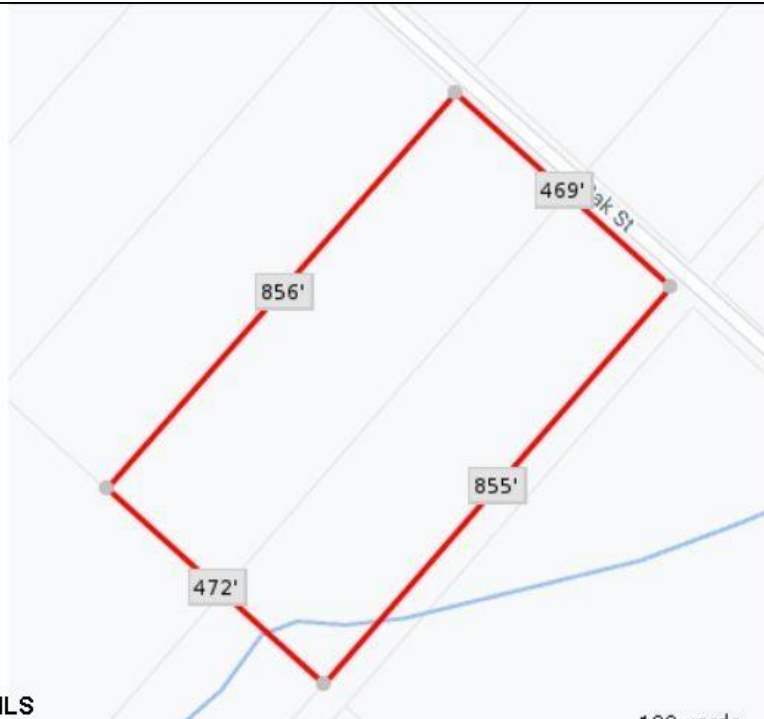

Blk859 Lot5 Oak
Laureldale, NJ 08330

Asking \$120,000.00

SJSRMLS

SJSRMLS

SJSRMLS

SJSRMLS

COMMENTS

9.23 - BUILDABLE LAND. Ultra Desireable Laureldale section of Hamilton Township. ** BUYER RESPONSIBLE FOR ALL DUE DILIGENCE, APPROVALS, SURVEY, ZONING, WETLANDS, ETC - SELLER DOES NOT GUARANTEE END USE **