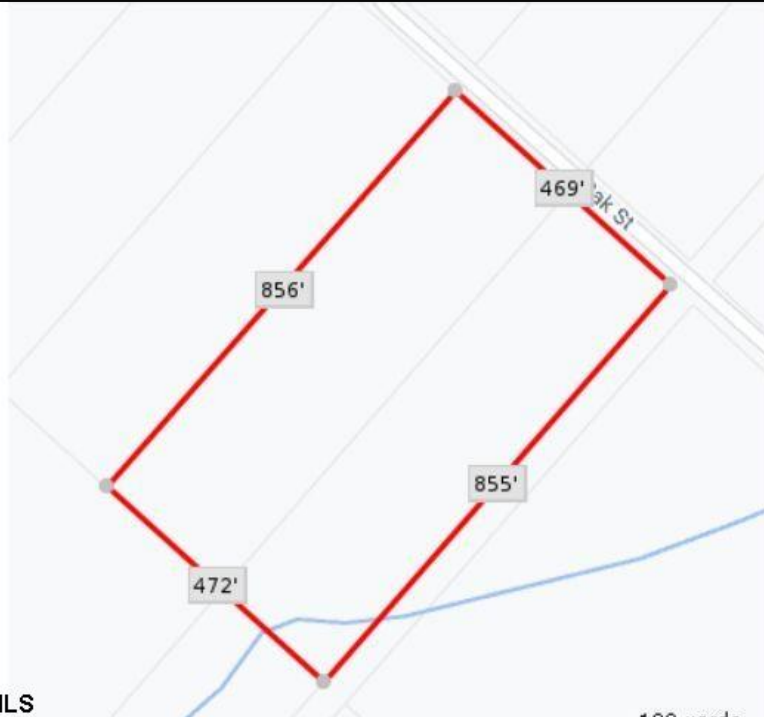

Blk859 Lot5 Oak
Laureldale, NJ 08330

Asking \$120,000.00

SJSRMLS

COMMENTS

9.23 - BUILDABLE LAND. Ultra Desireable Laureldale section of Hamilton Township. ** BUYER RESPONSIBLE FOR ALL DUE DILIGENCE, APPROVALS, SURVEY, ZONING, WETLANDS, ETC - SELLER DOES NOT GUARANTEE END USE **