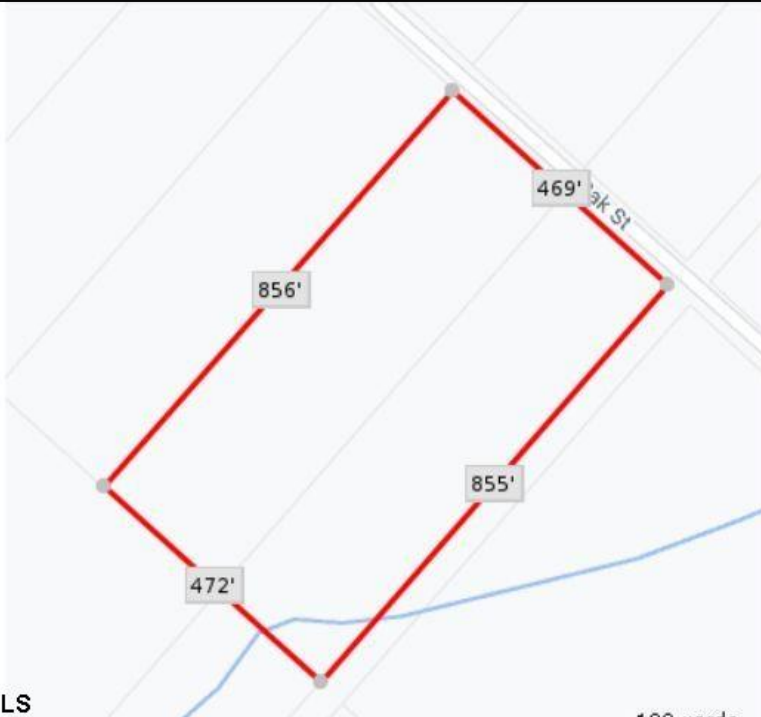

Blk859 Lot5 Oak  
Laureldale, NJ 08330

Asking \$120,000.00

SJSRMLS

SJSRMLS

SJSRMLS

SJSRMLS

#### COMMENTS

9.23 - BUILDABLE LAND. Ultra Desireable Laureldale section of Hamilton Township. \*\* BUYER RESPONSIBLE FOR ALL DUE DILIGENCE, APPROVALS, SURVEY, ZONING, WETLANDS, ETC - SELLER DOES NOT GUARANTEE END USE \*\*

#### PROPERTY DETAILS