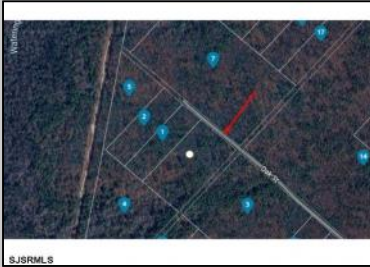

Blk859 Lot5 Oak
Laureldale, NJ 08330

Asking \$120,000.00

SJSRMLS

SJSRMLS

SJSRMLS

SJSRMLS

COMMENTS

9.23 - BUILDABLE LAND. Ultra Desireable Laureldale section of Hamilton Township. ** BUYER RESPONSIBLE FOR ALL DUE DILIGENCE, APPROVALS, SURVEY, ZONING, WETLANDS, ETC - SELLER DOES NOT GUARANTEE END USE **