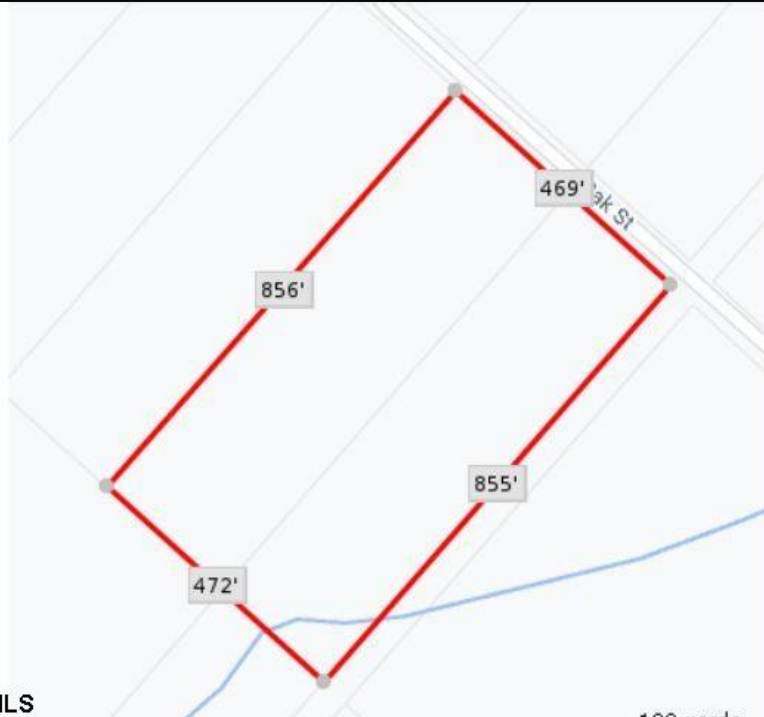

Blk859 Lot5 Oak
Laureldale, NJ 08330

Asking \$120,000.00

SJSRMLS

SJSRMLS

SJSRMLS

SJSRMLS

COMMENTS

9.23 - BUILDABLE LAND. Ultra Desireable Laureldale section of Hamilton Township. ** BUYER RESPONSIBLE FOR ALL DUE DILIGENCE, APPROVALS, SURVEY, ZONING, WETLANDS, ETC - SELLER DOES NOT GUARANTEE END USE **