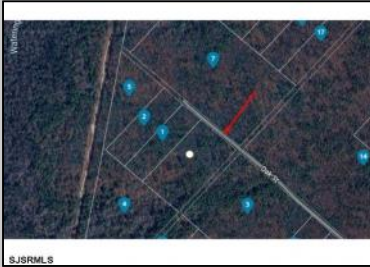

Blk859 Lot5 Oak
Laureldale, NJ 08330

Asking \$120,000.00

SJSRMLS

COMMENTS

9.23 - BUILDABLE LAND. Ultra Desireable Laureldale section of Hamilton Township. ** BUYER RESPONSIBLE FOR ALL DUE DILIGENCE, APPROVALS, SURVEY, ZONING, WETLANDS, ETC - SELLER DOES NOT GUARANTEE END USE **