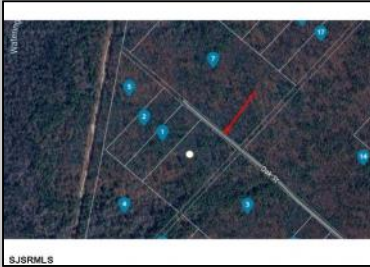

**Blk859 Lot5 Oak
Laureldale, NJ 08330**

Asking \$120,000.00

SJSRMLS

COMMENTS

9.23 - BUILDABLE LAND. Ultra Desireable Laureldale section of Hamilton Township. ** BUYER RESPONSIBLE FOR ALL DUE DILIGENCE, APPROVALS, SURVEY, ZONING, WETLANDS, ETC - SELLER DOES NOT GUARANTEE END USE **