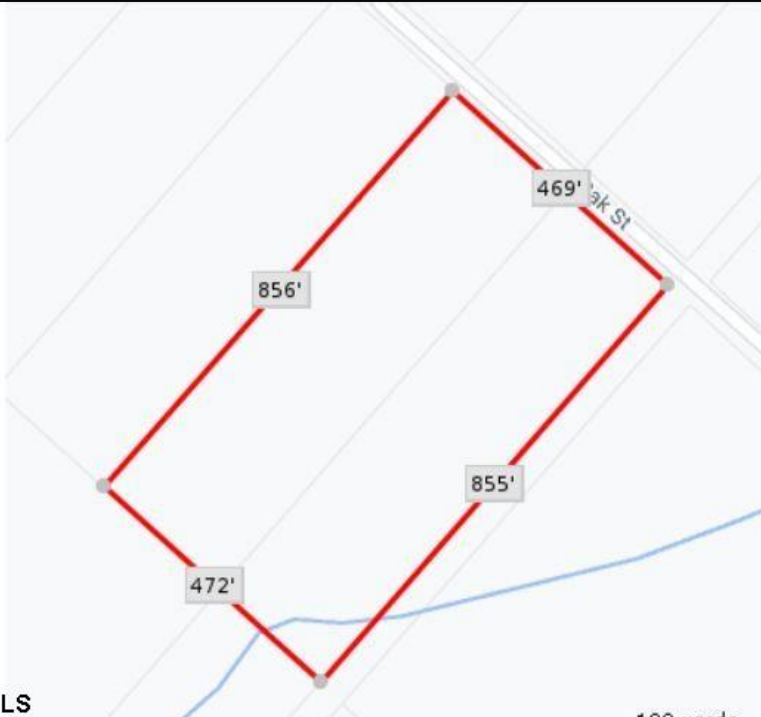

Blk859 Lot5 Oak  
Laureldale, NJ 08330

Asking \$120,000.00

SJSRMLS

SJSRMLS

SJSRMLS

SJSRMLS

### COMMENTS

9.23 - BUILDABLE LAND. Ultra Desireable Laureldale section of Hamilton Township. \*\* BUYER RESPONSIBLE FOR ALL DUE DILIGENCE, APPROVALS, SURVEY, ZONING, WETLANDS, ETC - SELLER DOES NOT GUARANTEE END USE \*\*