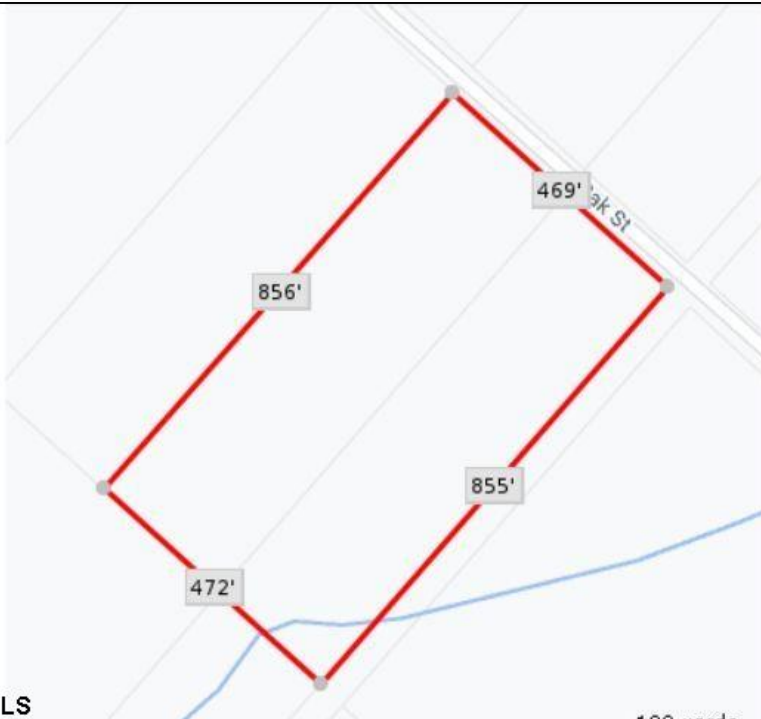

Blk859 Lot5 Oak  
Laureldale, NJ 08330

Asking \$120,000.00

SJSRMLS

SJSRMLS

SJSRMLS

SJSRMLS

#### COMMENTS

9.23 - BUILDABLE LAND. Ultra Desireable Laureldale section of Hamilton Township. \*\* BUYER RESPONSIBLE FOR ALL DUE DILIGENCE, APPROVALS, SURVEY, ZONING, WETLANDS, ETC - SELLER DOES NOT GUARANTEE END USE \*\*