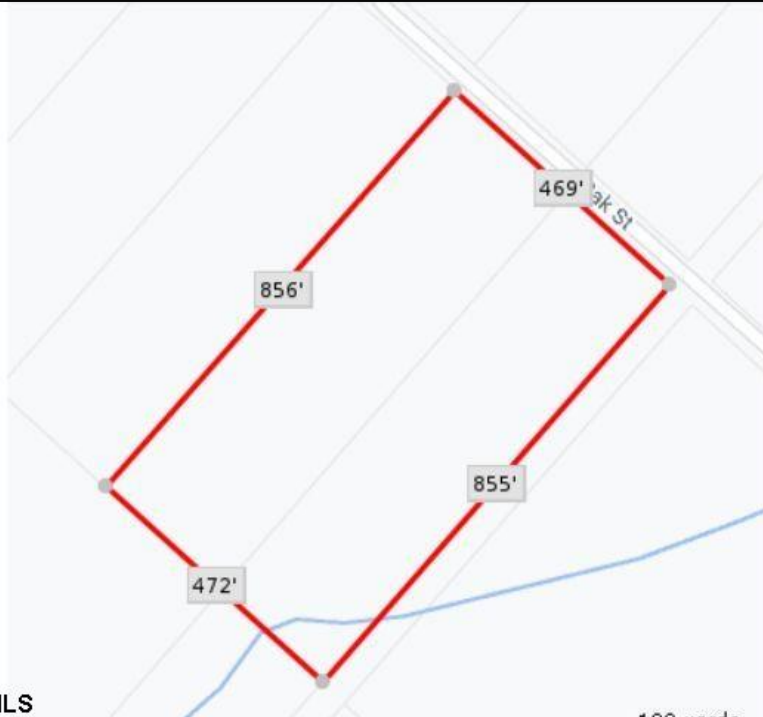

Blk859 Lot5 Oak
Laureldale, NJ 08330

Asking \$120,000.00

SJSRMLS

COMMENTS

9.23 - BUILDABLE LAND. Ultra Desireable Laureldale section of Hamilton Township. ** BUYER RESPONSIBLE FOR ALL DUE DILIGENCE, APPROVALS, SURVEY, ZONING, WETLANDS, ETC - SELLER DOES NOT GUARANTEE END USE **