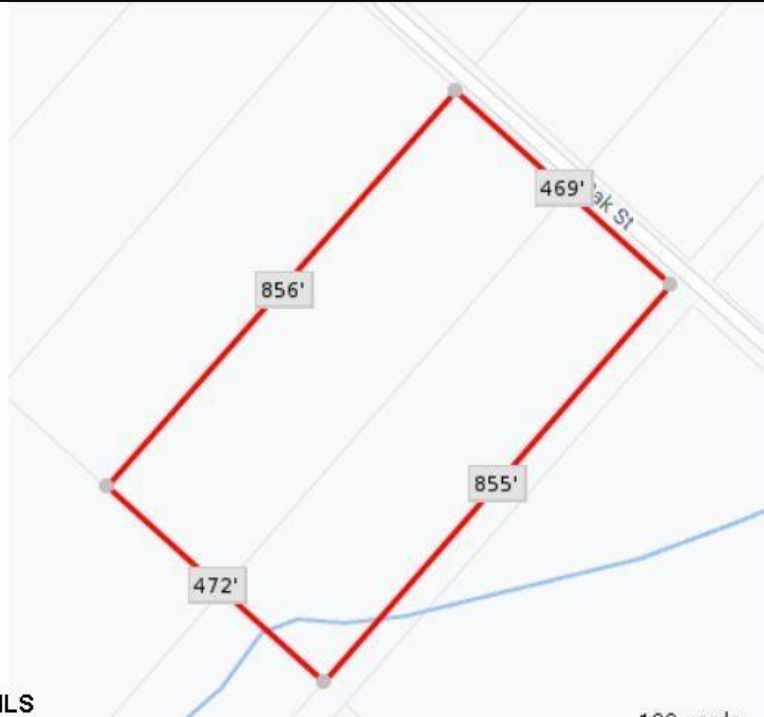

Blk859 Lot5 Oak  
Laureldale, NJ 08330

Asking \$120,000.00

SJSRMLS

SJSRMLS

SJSRMLS

SJSRMLS

#### COMMENTS

9.23 - BUILDABLE LAND. Ultra Desireable Laureldale section of Hamilton Township. \*\* BUYER RESPONSIBLE FOR ALL DUE DILIGENCE, APPROVALS, SURVEY, ZONING, WETLANDS, ETC - SELLER DOES NOT GUARANTEE END USE \*\*

#### PROPERTY DETAILS