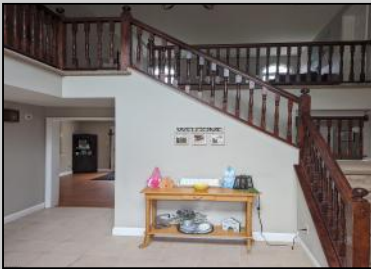

**54 S Mount Airy  
 Egg Harbor Township, NJ 08234**

**Asking \$457,000.00**

**COMMENTS**

The long driveway sets the tone for this Beautiful Colonial situated on 1 plus acre of ground. Walk through the front door and see the open foyer taking in the wood railing to the second floor. The Foyer opens up the first floor featuring a large dining room, open concept kitchen with an eat in area, connecting to the den sitting area for TV or a good cup of coffee with 2 atrium doors leading to the back porch, Privacy doors lead you into the living for that quiet time after a hard days work, down the hall a half bath leads you into the mud room area and access to the side door to the home. Foyer area leads you to the second floor loft. 2 nice bedrooms to the left of the staircase with a full bath, to the right of the loft area is the Large Master Bedroom with a walk in closet and ensuite. This home also features a full basement for that work or play area you always wanted. This is a must see property! Appointments only. call 610-659-6590

**PROPERTY DETAILS**

Exterior Vinyl	Outside Features Deck Fenced Yard Patio	Parking/Garage None	Other Rooms Breakfast Nook Den/TV Room Dining Room Eat In Kitchen Laundry/Utility Room Loft
	Appliances Included Dishwasher Dryer Electric Stove Refrigerator Washer	Also Included Rugs	Basement Full