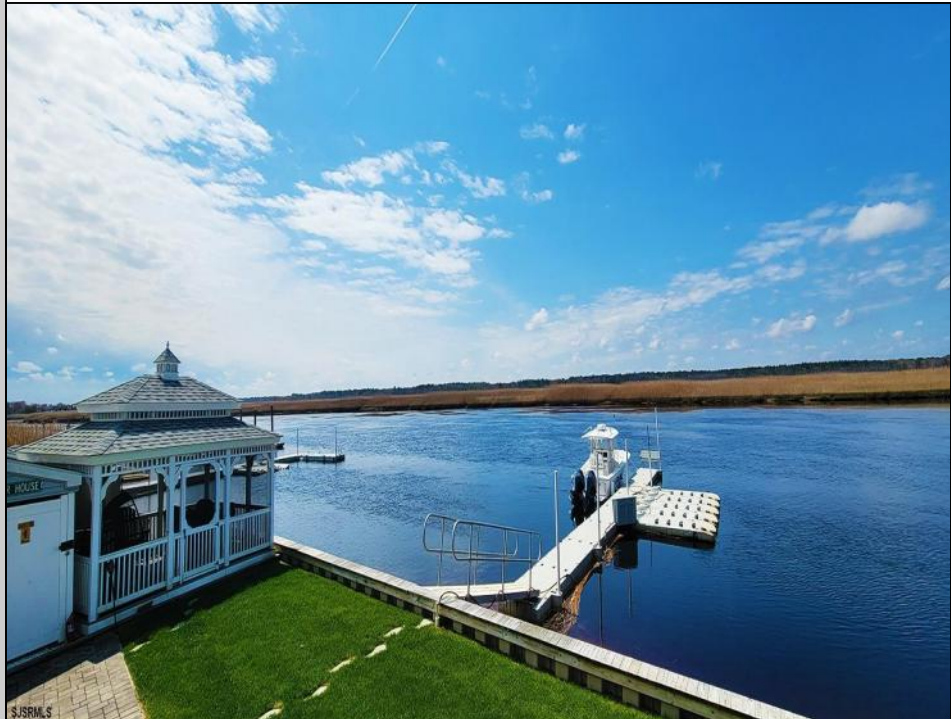

### COMMENTS

Welcome to Your Riverfront Oasis! Immerse yourself in tranquility and breathtaking scenery with this fully renovated 2-bedroom, 2.5-bathroom home nestled on a pristine riverfront. Offering panoramic views and exclusive water access, this residence is the epitome of peaceful living. Step inside to discover a spacious and inviting interior, complete with a living room, dining room, and a cozy family room, each designed to maximize the stunning views. Two elegant stone fireplaces provide warmth and charm, perfect for chilly evenings. The kitchen is a culinary delight, featuring sleek granite countertops, stainless steel appliances, and custom cabinetry that offers both style and functionality. Each space is meticulously designed to enhance comfort while providing a luxurious living experience. This home is equipped with a well and septic system. Outside, the property boasts a charming shed and a gazebo, ideal for outdoor entertainment or a quiet retreat into nature. Don't miss the opportunity to own this riverfront gem, where every day feels like a vacation.