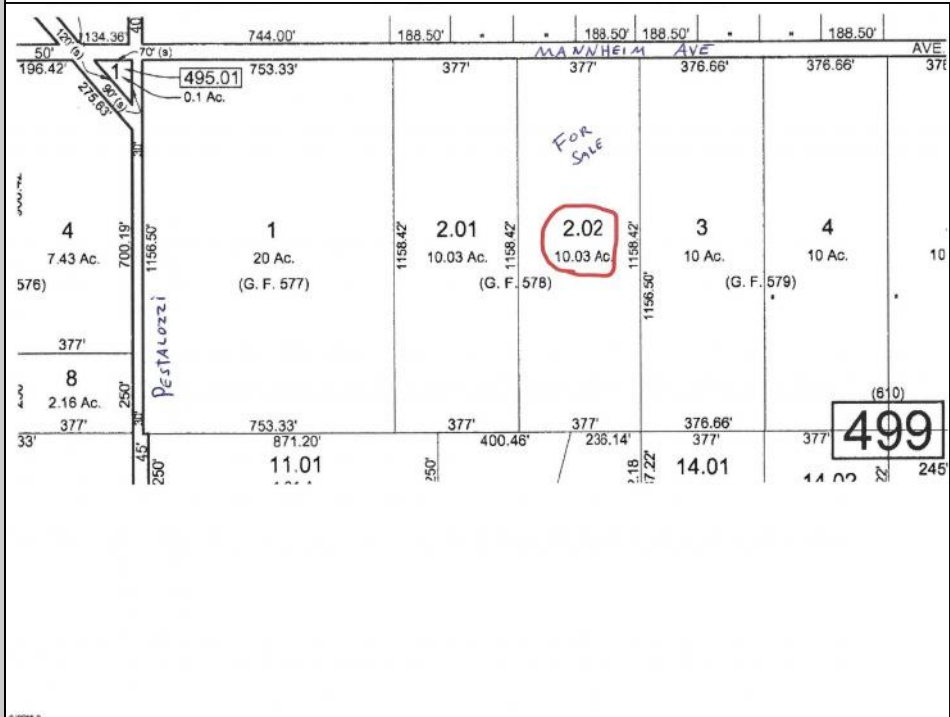

**222 Mannheim
 Germania, NJ 08215**

Asking \$199,000.00

COMMENTS

MULTIPLE OFFERS HAVE BEEN RECEIVED - SELLERS ARE CALLING FOR A HIGEST & BEST BY Tuesday APRIL 23RD at 5PM Buildable 10 acres in the Germania section of Galloway Township. 377' of frontage on Mannheim Ave just north of Pestalozzi St.

PROPERTY DETAILS