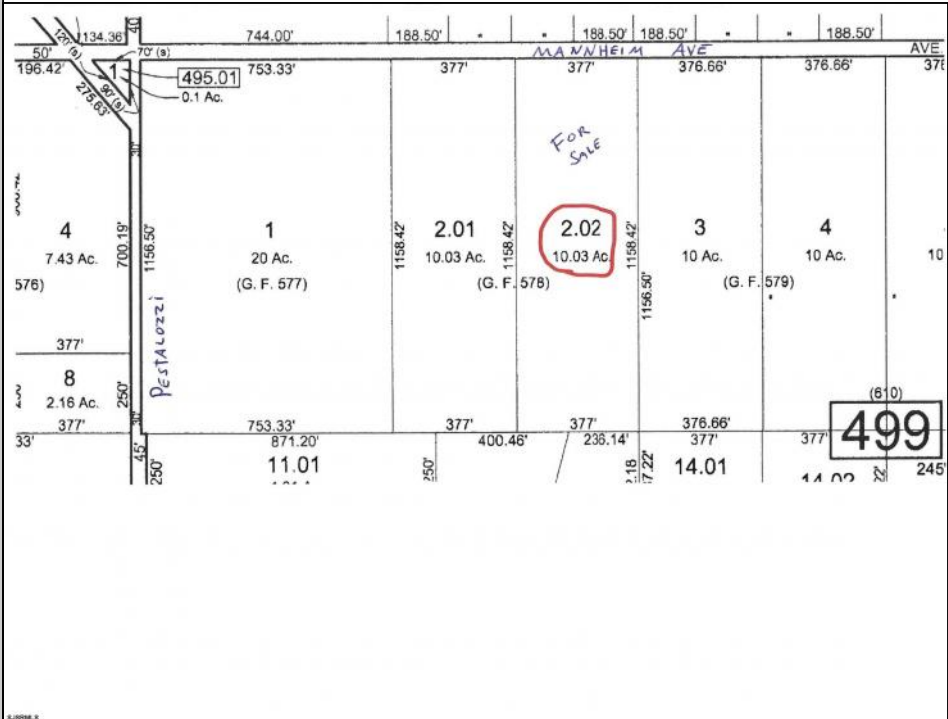

**222 Mannheim
 Germania, NJ 08215**

Asking \$199,000.00

COMMENTS

MULTIPLE OFFERS HAVE BEEN RECEIVED - SELLERS ARE CALLING FOR A HIGHEST & BEST BY Tuesday APRIL 23RD at 5PM Buildable 10 acres in the Germania section of Galloway Township. 377' of frontage on Mannheim Ave just north of Pestalozzi St.