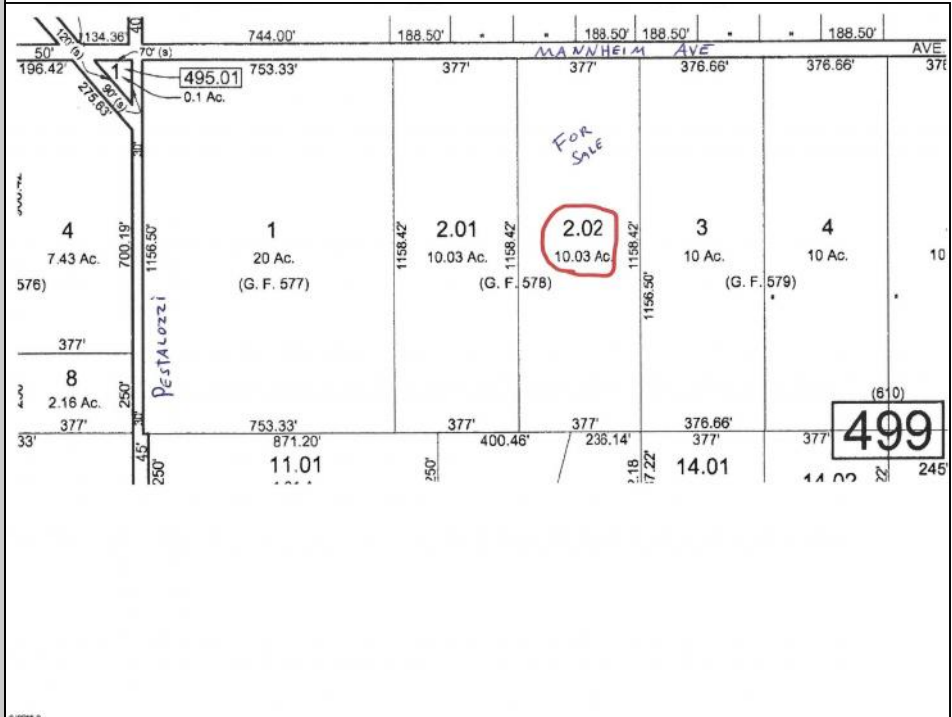

Berger Realty

Since 1928

Berger Realty, Inc.
3160 Asbury Avenue
Ocean City, NJ 08226
1-877-237-4371 / 609-399-0076
info@bergerrealty.com

222 Mannheim
Germania, NJ 08215

Asking \$199,000.00

COMMENTS

MULTIPLE OFFERS HAVE BEEN RECEIVED - SELLERS ARE CALLING FOR A HIGHEST & BEST BY Tuesday APRIL 23RD at 5PM Buildable 10 acres in the Germania section of Galloway Township. 377' of frontage on Mannheim Ave just north of Pestalozzi St.