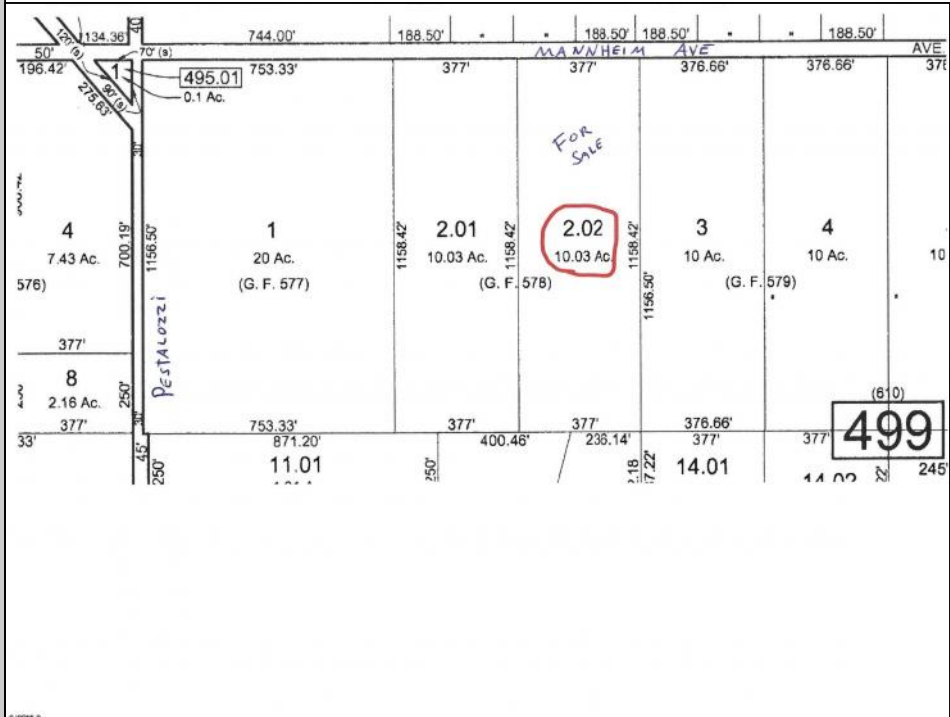

**222 Mannheim  
Germania, NJ 08215**

**Asking \$199,000.00**

#### COMMENTS

MULTIPLE OFFERS HAVE BEEN RECEIVED - SELLERS ARE CALLING FOR A HIGHEST & BEST BY Tuesday APRIL 23RD at 5PM Buildable 10 acres in the Germania section of Galloway Township. 377' of frontage on Mannheim Ave just north of Pestalozzi St.