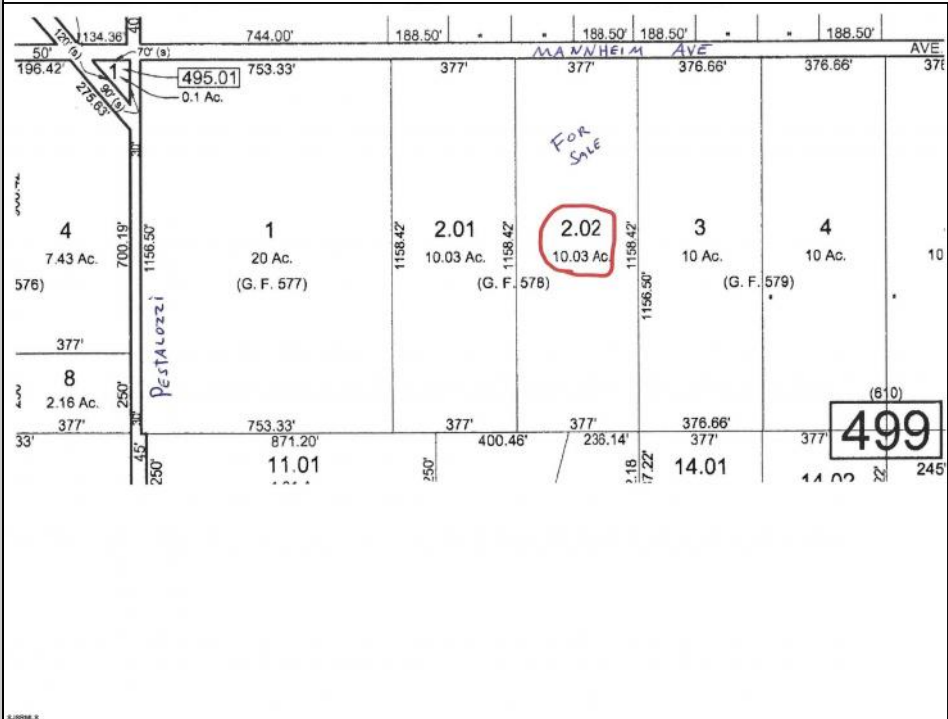

**222 Mannheim
Germania, NJ 08215**

Asking \$199,000.00

COMMENTS

MULTIPLE OFFERS HAVE BEEN RECEIVED - SELLERS ARE CALLING FOR A HIGEST & BEST BY Tuesday APRIL 23RD at 5PM Buildable 10 acres in the Germania section of Galloway Township. 377' of frontage on Mannheim Ave just north of Pestalozzi St.