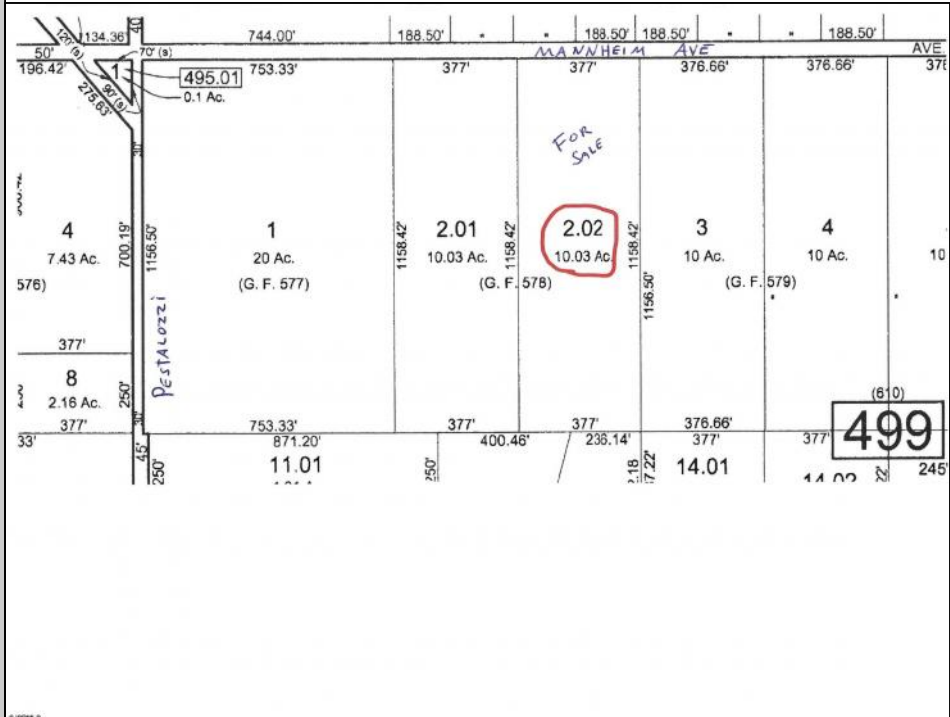

Berger Realty

Since 1928

Berger Realty, Inc.
3160 Asbury Avenue
Ocean City, NJ 08226
1-877-237-4371 / 609-399-0076
info@bergerrealty.com

222 Mannheim
Germania, NJ 08215

Asking \$199,000.00

COMMENTS

MULTIPLE OFFERS HAVE BEEN RECEIVED - SELLERS ARE CALLING FOR A HIGHEST & BEST BY Tuesday APRIL 23RD at 5PM Buildable 10 acres in the Germania section of Galloway Township. 377' of frontage on Mannheim Ave just north of Pestalozzi St.