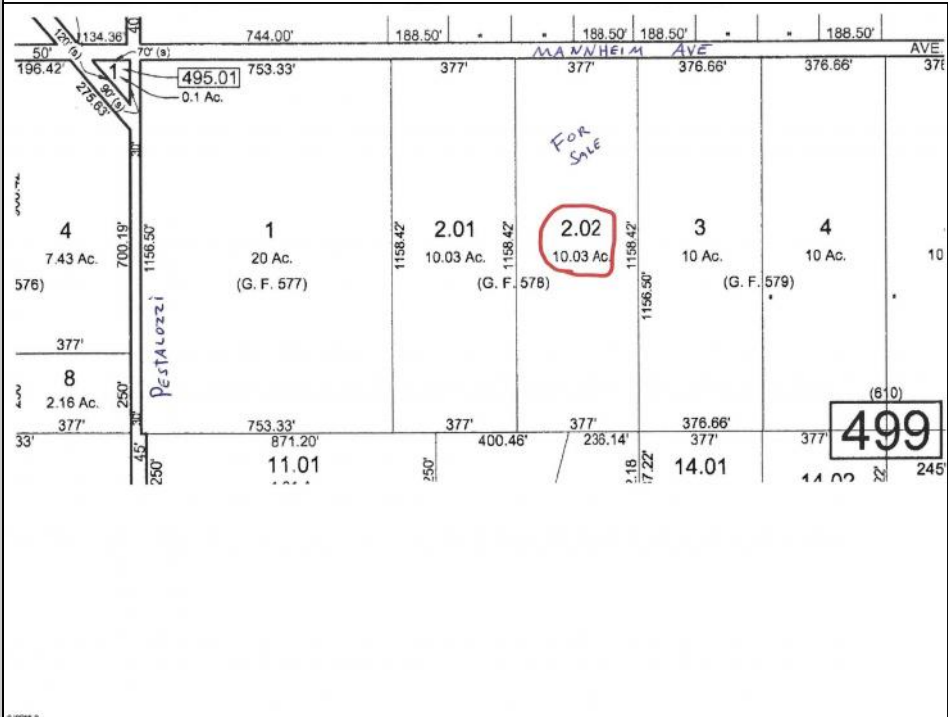

**222 Mannheim
 Germania, NJ 08215**

Asking \$199,000.00

COMMENTS

MULTIPLE OFFERS HAVE BEEN RECEIVED - SELLERS ARE CALLING FOR A HIGEST & BEST BY Tuesday APRIL 23RD at 5PM Buildable 10 acres in the Germania section of Galloway Township. 377' of frontage on Mannheim Ave just north of Pestalozzi St.