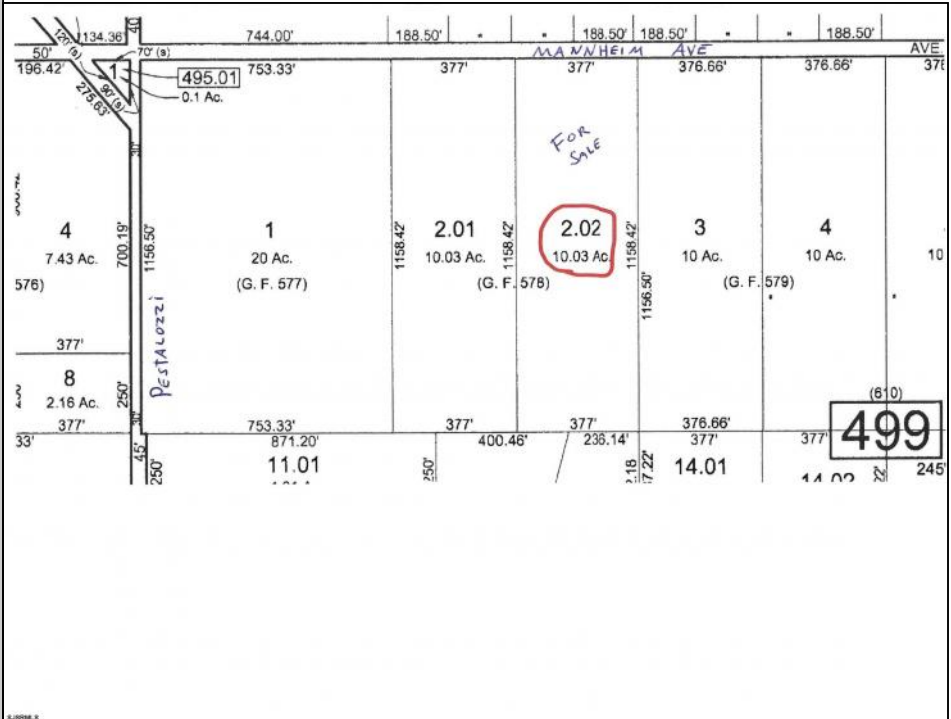

Berger Realty

Since 1928

Berger Realty, Inc
1330 Bay Avenue
Ocean City, NJ 08226
609-391-1330/609-391-1300
info@bergerrealty.com

222 Mannheim
Germania, NJ 08215

Asking \$199,000.00

COMMENTS

MULTIPLE OFFERS HAVE BEEN RECEIVED - SELLERS ARE CALLING FOR A HIGHEST & BEST BY Tuesday APRIL 23RD at 5PM Buildable 10 acres in the Germania section of Galloway Township. 377' of frontage on Mannheim Ave just north of Pestalozzi St.