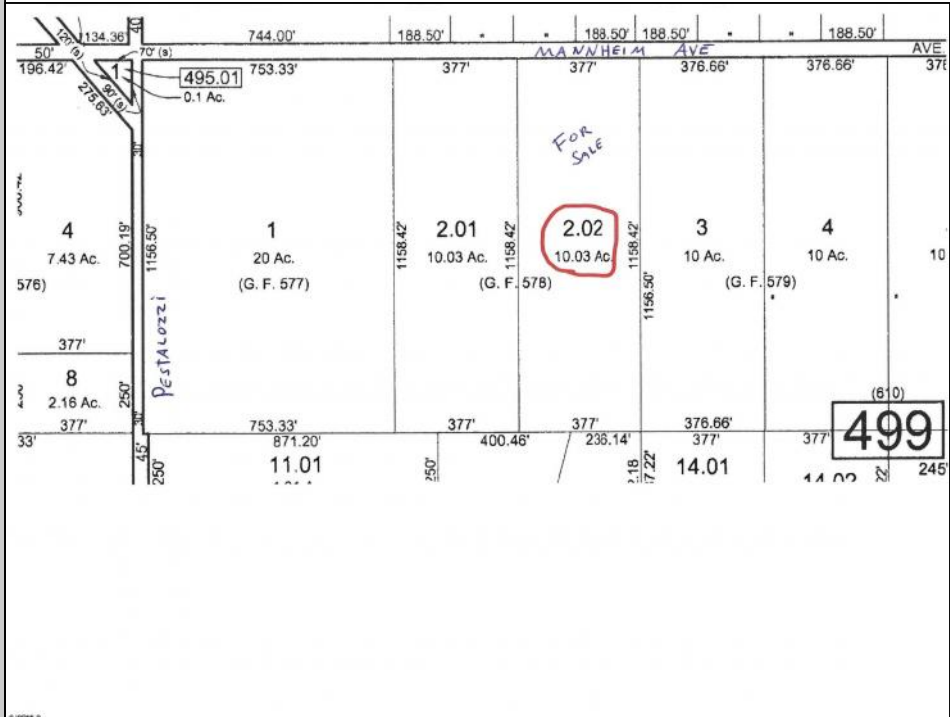

**222 Mannheim
Germania, NJ 08215**

Asking \$199,000.00

COMMENTS

MULTIPLE OFFERS HAVE BEEN RECEIVED - SELLERS ARE CALLING FOR A HIGEST & BEST BY Tuesday APRIL 23RD at 5PM Buildable 10 acres in the Germania section of Galloway Township. 377' of frontage on Mannheim Ave just north of Pestalozzi St.