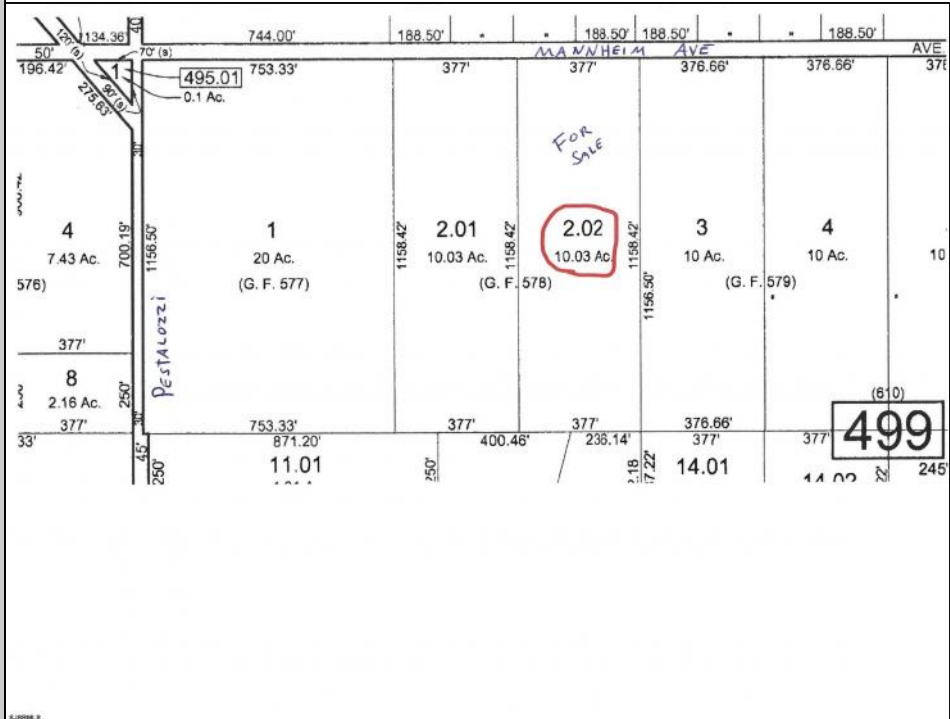

**222 Mannheim
 Germania, NJ 08215**

Asking \$199,000.00

COMMENTS

MULTIPLE OFFERS HAVE BEEN RECEIVED - SELLERS ARE CALLING FOR A HIGHEST & BEST BY Tuesday APRIL 23RD at 5PM Buildable 10 acres in the Germania section of Galloway Township. 377' of frontage on Mannheim Ave just north of Pestalozzi St.