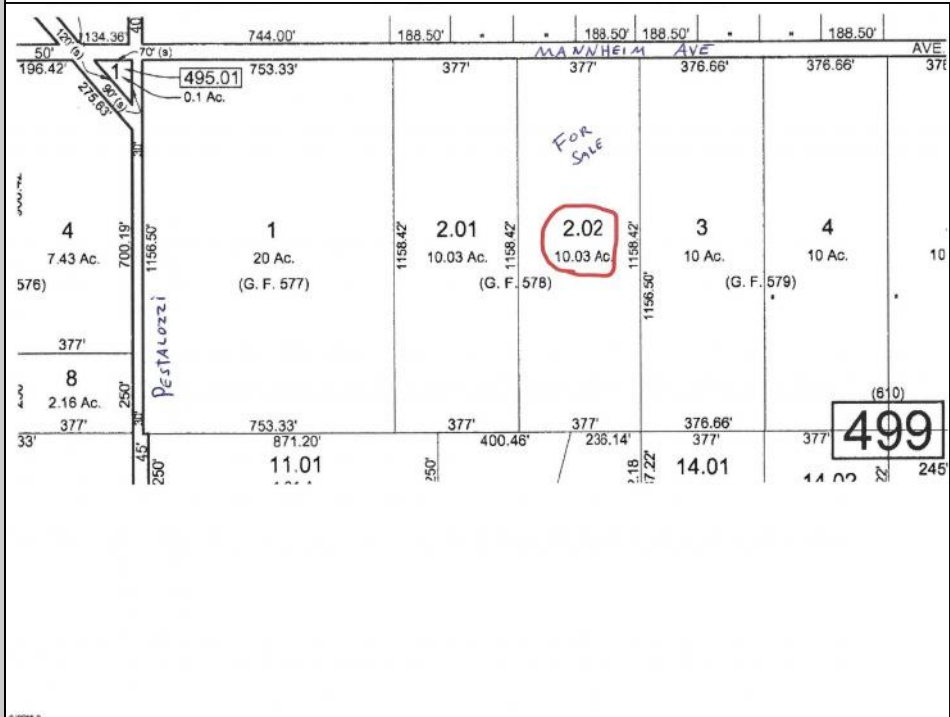

**222 Mannheim
 Germania, NJ 08215**

Asking \$199,000.00

COMMENTS

MULTIPLE OFFERS HAVE BEEN RECEIVED - SELLERS ARE CALLING FOR A HIGEST & BEST BY Tuesday APRIL 23RD at 5PM Buildable 10 acres in the Germania section of Galloway Township. 377' of frontage on Mannheim Ave just north of Pestalozzi St.