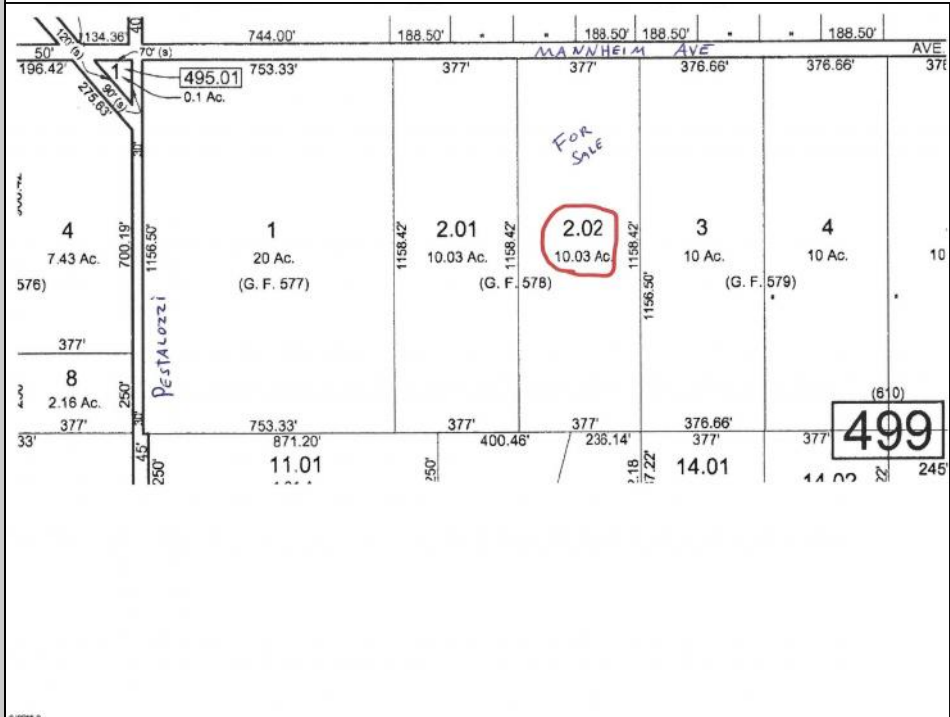

222 Mannheim
Germania, NJ 08215

Asking \$199,000.00

COMMENTS

MULTIPLE OFFERS HAVE BEEN RECEIVED - SELLERS ARE CALLING FOR A HIGHEST & BEST BY Tuesday APRIL 23RD at 5PM Buildable 10 acres in the Germania section of Galloway Township. 377' of frontage on Mannheim Ave just north of Pestalozzi St.