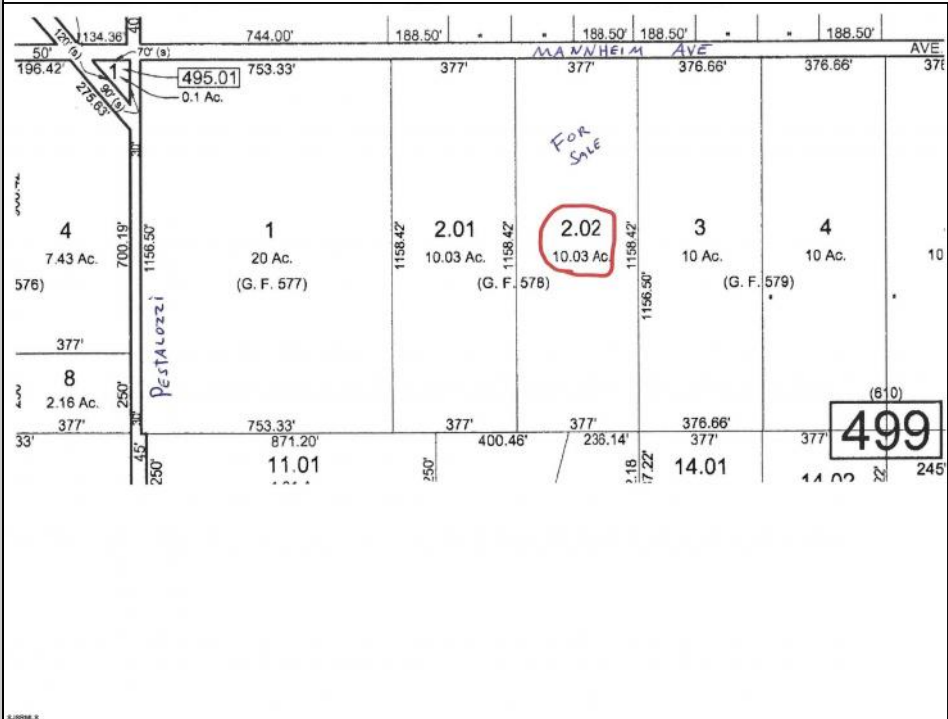

**222 Mannheim
 Germania, NJ 08215**

Asking \$199,000.00

COMMENTS

MULTIPLE OFFERS HAVE BEEN RECEIVED - SELLERS ARE CALLING FOR A HIGEST & BEST BY Tuesday APRIL 23RD at 5PM Buildable 10 acres in the Germania section of Galloway Township. 377' of frontage on Mannheim Ave just north of Pestalozzi St.