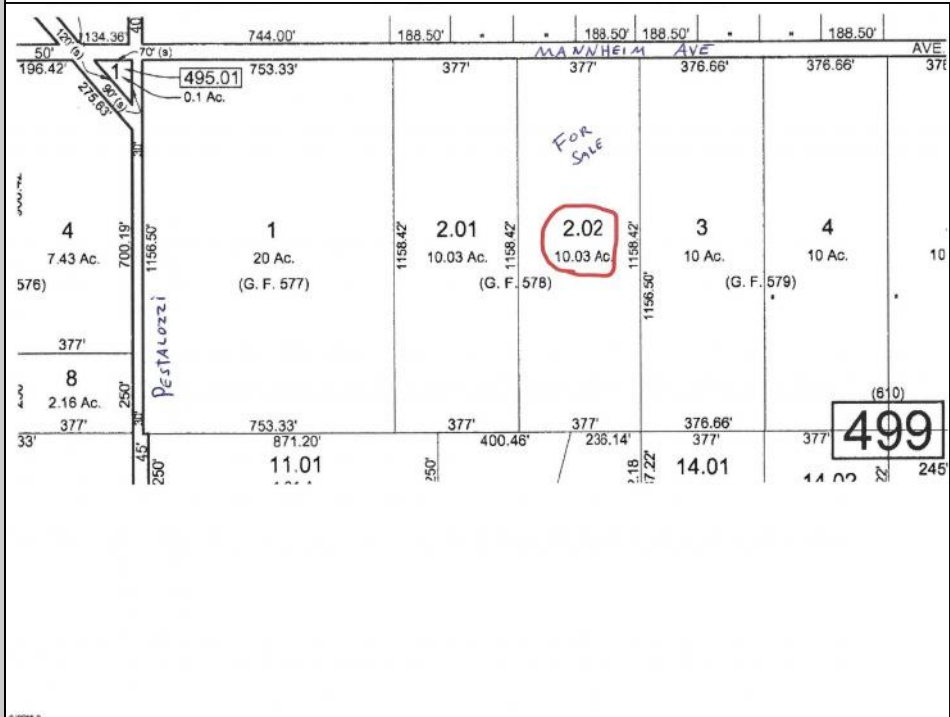

**222 Mannheim
Germania, NJ 08215**

Asking \$199,000.00

COMMENTS

MULTIPLE OFFERS HAVE BEEN RECEIVED - SELLERS ARE CALLING FOR A HIGHEST & BEST BY Tuesday APRIL 23RD at 5PM Buildable 10 acres in the Germania section of Galloway Township. 377' of frontage on Mannheim Ave just north of Pestalozzi St.