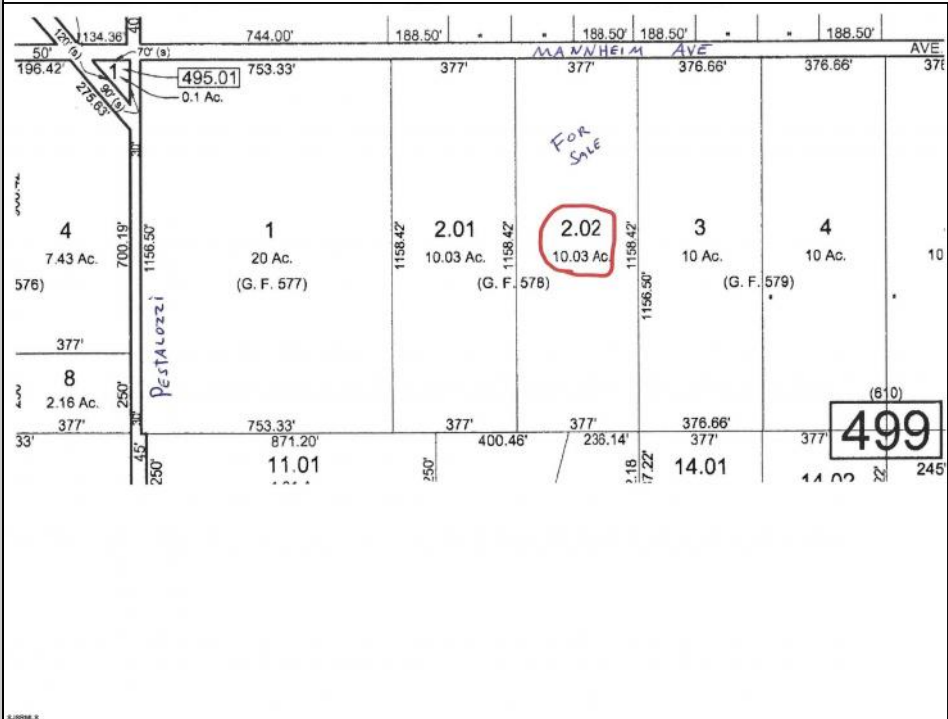

**222 Mannheim**  
**Germania, NJ 08215**

**Asking \$199,000.00**

**COMMENTS**

MULTIPLE OFFERS HAVE BEEN RECEIVED - SELLERS ARE CALLING FOR A HIGEST & BEST BY Tuesday APRIL 23RD at 5PM Buildable 10 acres in the Germania section of Galloway Township. 377' of frontage on Mannheim Ave just north of Pestalozzi St.