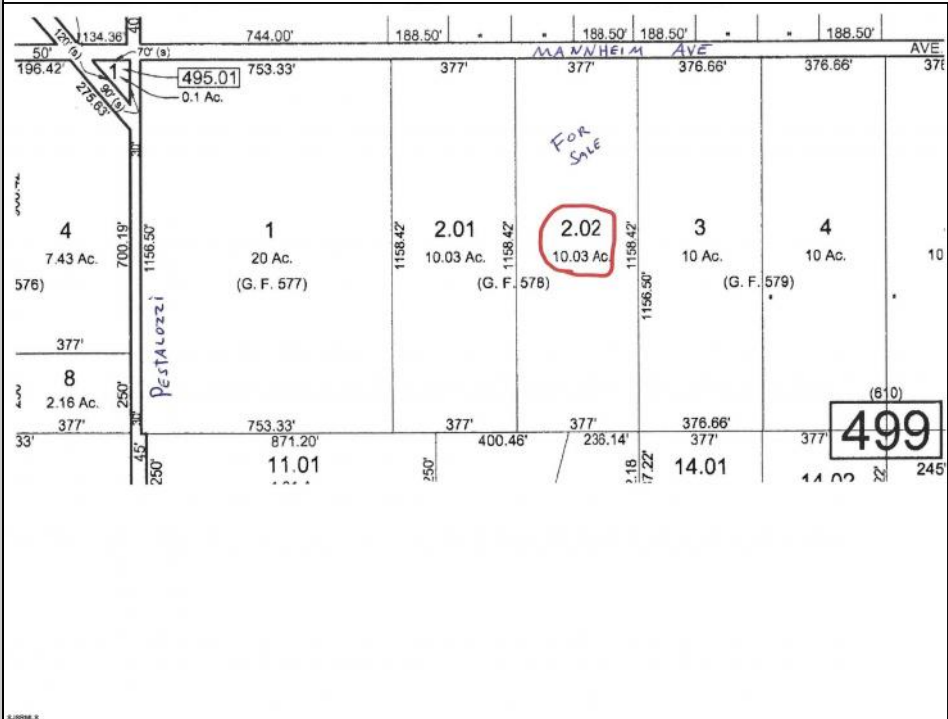

**222 Mannheim
Germania, NJ 08215**

Asking \$199,000.00

COMMENTS

MULTIPLE OFFERS HAVE BEEN RECEIVED - SELLERS ARE CALLING FOR A HIGHEST & BEST BY Tuesday APRIL 23RD at 5PM Buildable 10 acres in the Germania section of Galloway Township. 377' of frontage on Mannheim Ave just north of Pestalozzi St.