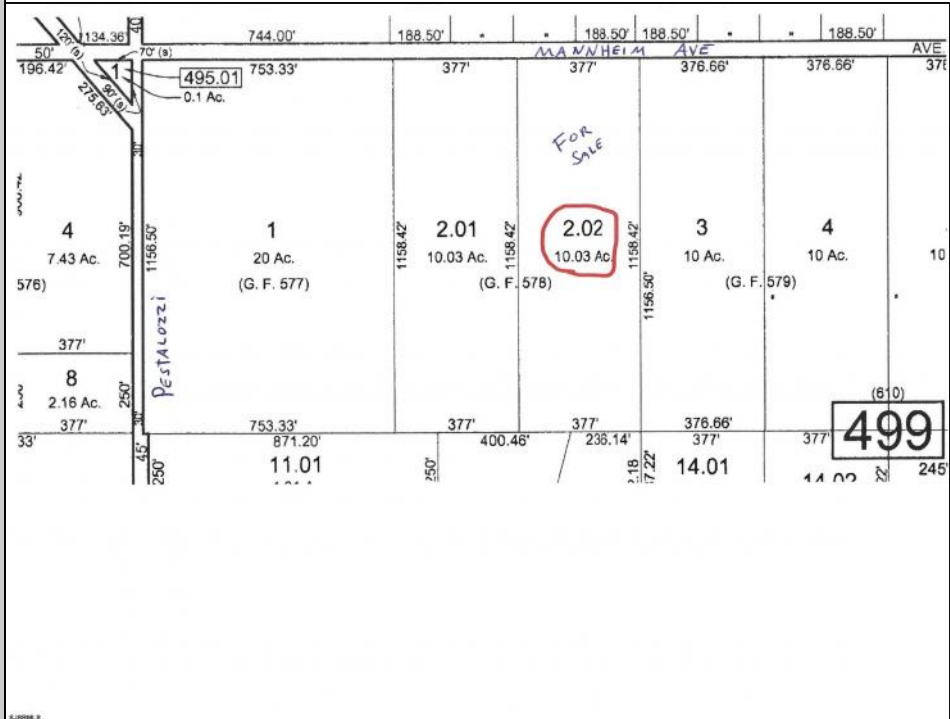

**222 Mannheim
 Germania, NJ 08215**

Asking \$199,000.00

COMMENTS

MULTIPLE OFFERS HAVE BEEN RECEIVED - SELLERS ARE CALLING FOR A HIGEST & BEST BY Tuesday APRIL 23RD at 5PM Buildable 10 acres in the Germania section of Galloway Township. 377' of frontage on Mannheim Ave just north of Pestalozzi St.