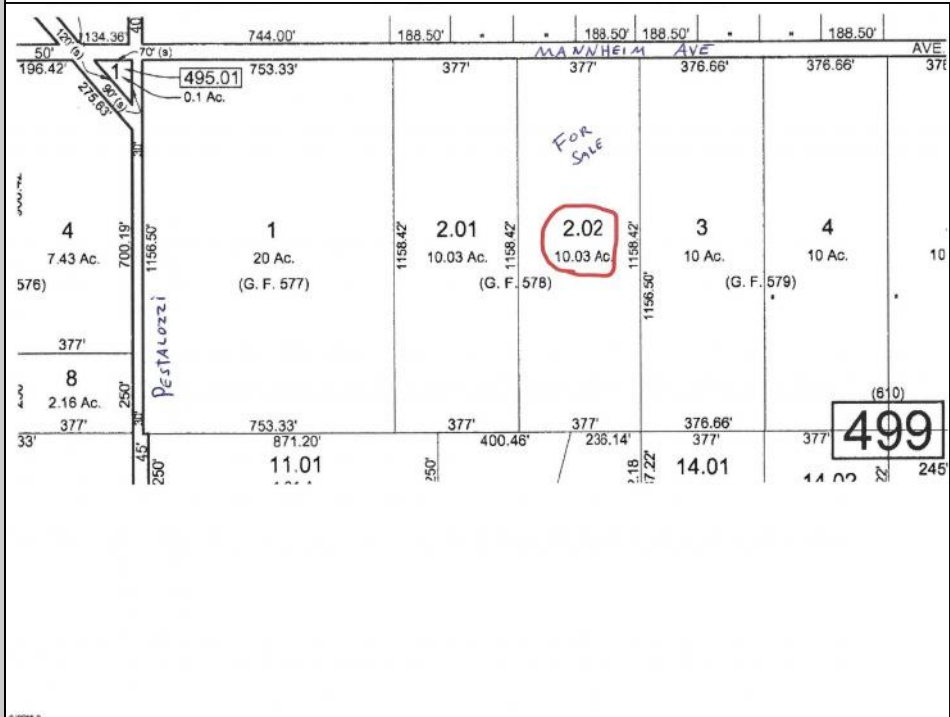

Berger Realty

Since 1928

Berger Realty, Inc.
3160 Asbury Avenue
Ocean City, NJ 08226
1-877-237-4371 / 609-399-0076
info@bergerrealty.com

222 Mannheim
Germania, NJ 08215

Asking \$199,000.00

COMMENTS

MULTIPLE OFFERS HAVE BEEN RECEIVED - SELLERS ARE CALLING FOR A HIGEST & BEST BY Tuesday APRIL 23RD at 5PM Buildable 10 acres in the Germania section of Galloway Township. 377' of frontage on Mannheim Ave just north of Pestalozzi St.