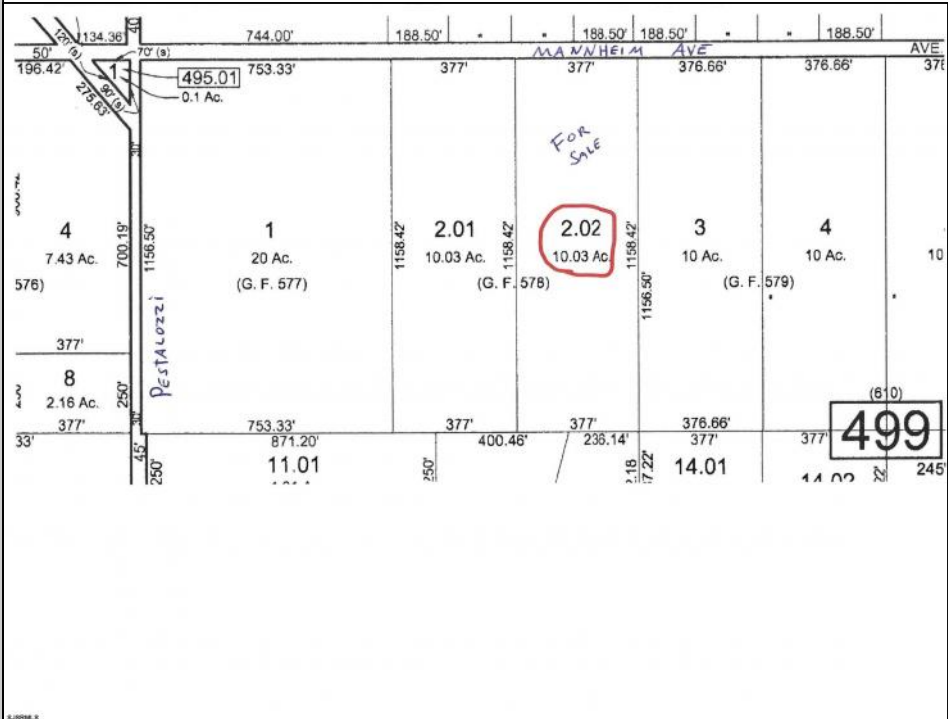

**222 Mannheim  
 Germania, NJ 08215**

**Asking \$199,000.00**

**COMMENTS**

MULTIPLE OFFERS HAVE BEEN RECEIVED - SELLERS ARE CALLING FOR A HIGHEST & BEST BY Tuesday APRIL 23RD at 5PM Buildable 10 acres in the Germania section of Galloway Township. 377' of frontage on Mannheim Ave just north of Pestalozzi St.