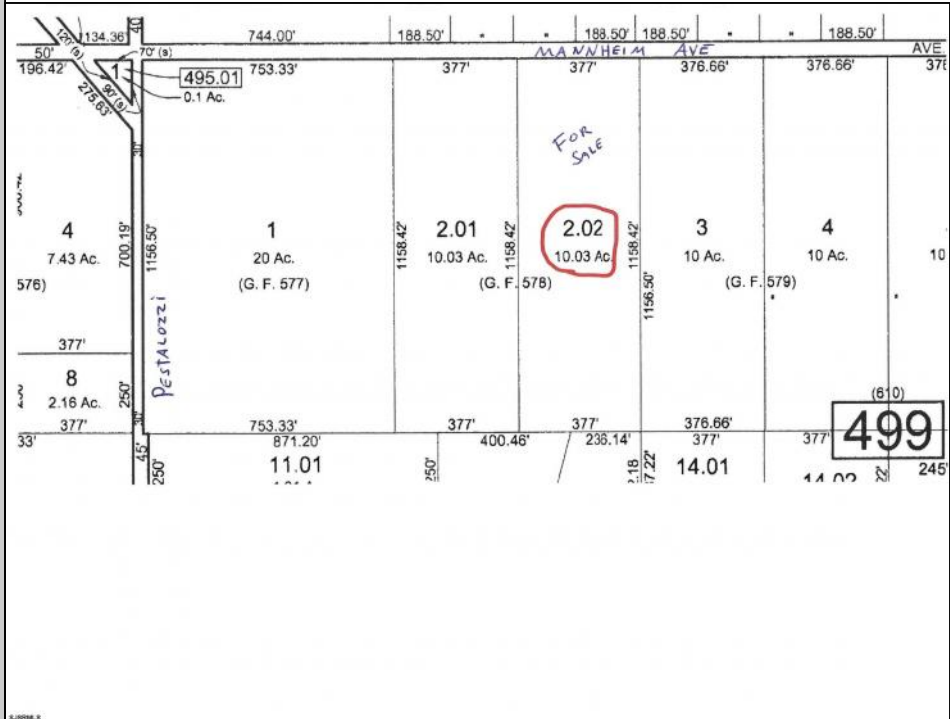

**222 Mannheim
Germania, NJ 08215**

Asking \$199,000.00

COMMENTS

MULTIPLE OFFERS HAVE BEEN RECEIVED - SELLERS ARE CALLING FOR A HIGHEST & BEST BY Tuesday APRIL 23RD at 5PM Buildable 10 acres in the Germania section of Galloway Township. 377' of frontage on Mannheim Ave just north of Pestalozzi St.