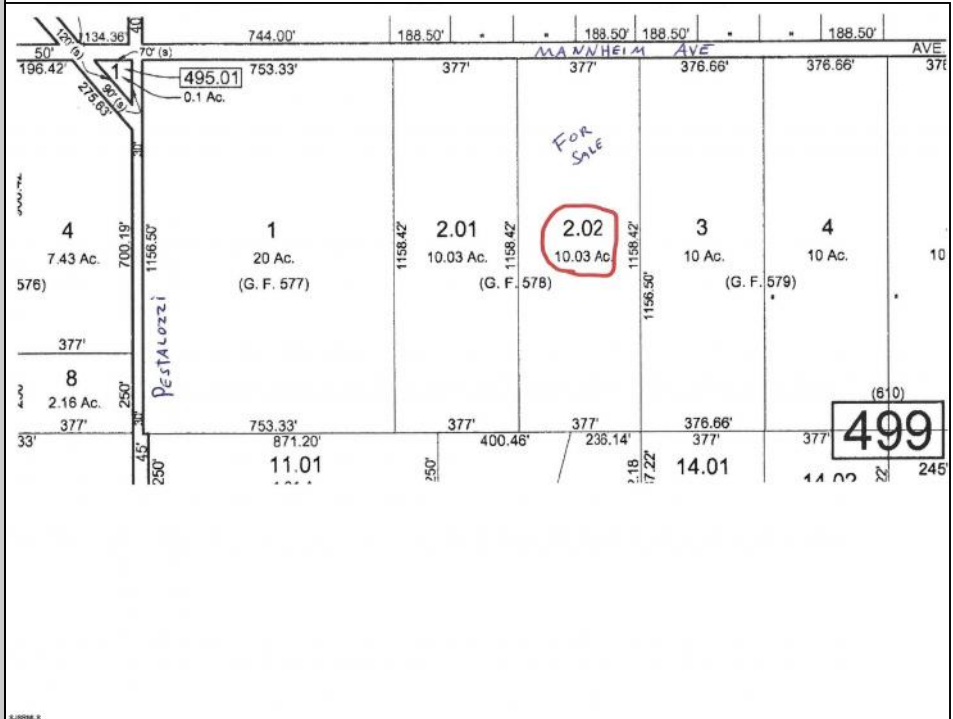

### COMMENTS

MULTIPLE OFFERS HAVE BEEN RECEIVED - SELLERS ARE CALLING FOR A HIGHEST & BEST BY Tuesday APRIL 23RD at 5PM Buildable 10 acres in the Germania section of Galloway Township. 377' of frontage on Mannheim Ave just north of Pestalozzi St.