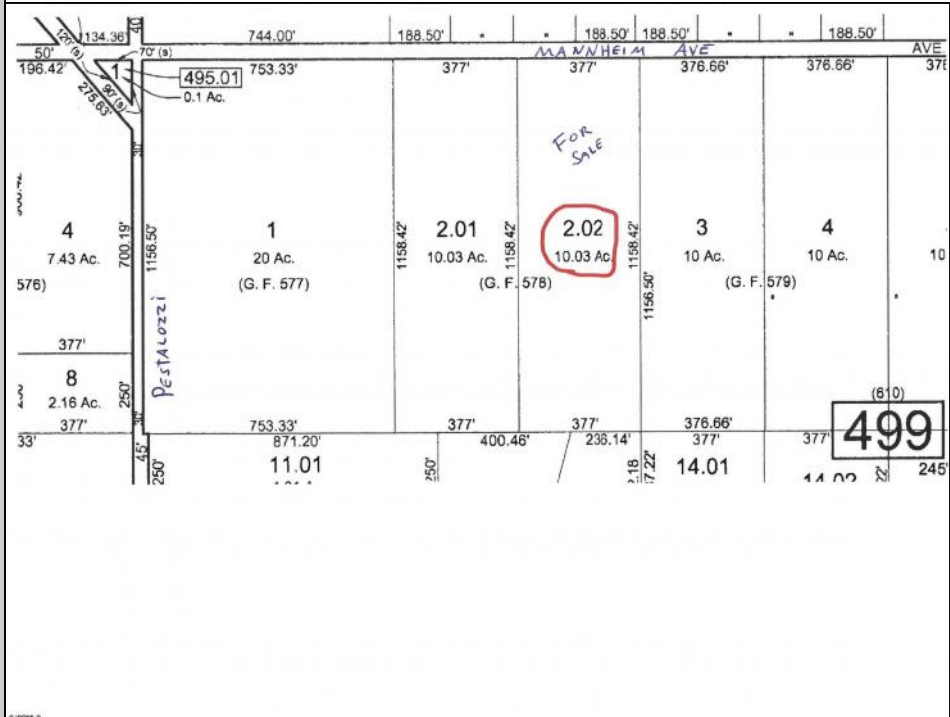

Berger Realty

Since 1928

Berger Realty, Inc.
3160 Asbury Avenue
Ocean City, NJ 08226
1-877-237-4371 / 609-399-0076
info@bergerrealty.com

**222 Mannheim
Germania, NJ 08215**

Asking \$199,000.00

COMMENTS

MULTIPLE OFFERS HAVE BEEN RECEIVED - SELLERS ARE CALLING FOR A HIGHEST & BEST BY Tuesday APRIL 23RD at 5PM Buildable 10 acres in the Germania section of Galloway Township. 377' of frontage on Mannheim Ave just north of Pestalozzi St.