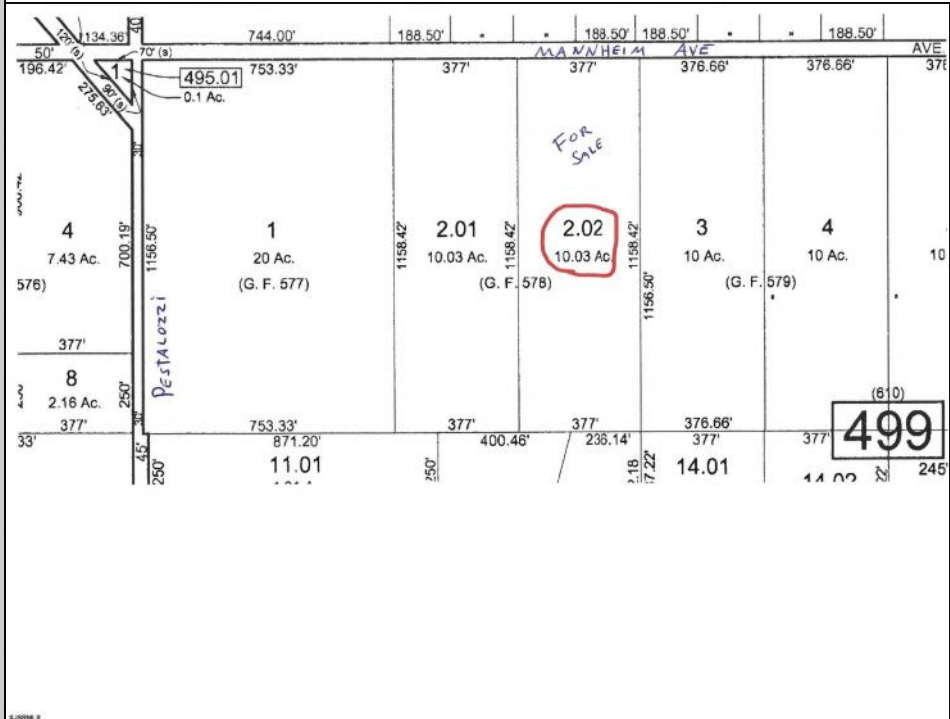

**222 Mannheim
Germania, NJ 08215**

Asking \$199,000.00

COMMENTS

MULTIPLE OFFERS HAVE BEEN RECEIVED - SELLERS ARE CALLING FOR A HIGEST & BEST BY Tuesday APRIL 23RD at 5PM Buildable 10 acres in the Germania section of Galloway Township. 377' of frontage on Mannheim Ave just north of Pestalozzi St.