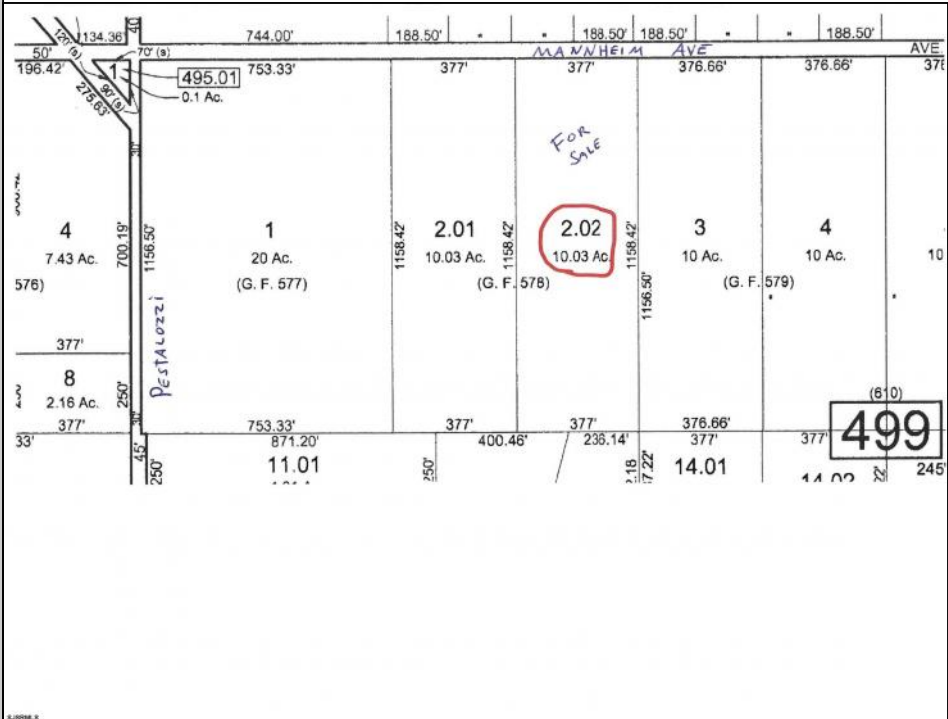

**222 Mannheim  
 Germania, NJ 08215**

**Asking \$199,000.00**

**COMMENTS**

MULTIPLE OFFERS HAVE BEEN RECEIVED - SELLERS ARE CALLING FOR A HIGEST & BEST BY Tuesday APRIL 23RD at 5PM Buildable 10 acres in the Germania section of Galloway Township. 377' of frontage on Mannheim Ave just north of Pestalozzi St.