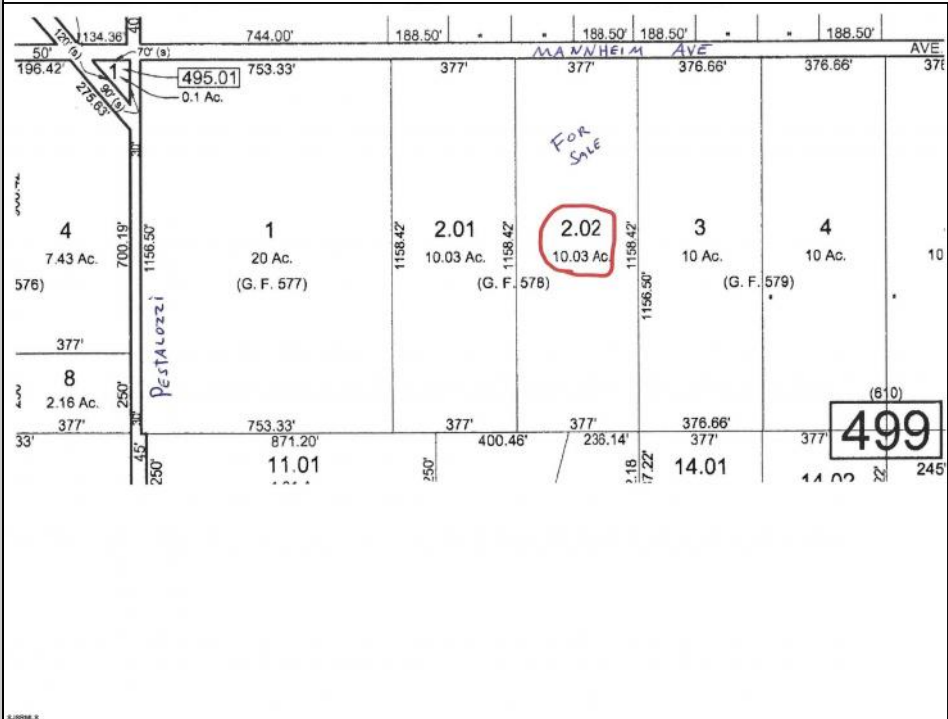

222 Mannheim
Germania, NJ 08215

Asking \$199,000.00

COMMENTS

MULTIPLE OFFERS HAVE BEEN RECEIVED - SELLERS ARE CALLING FOR A HIGHEST & BEST BY Tuesday APRIL 23RD at 5PM Buildable 10 acres in the Germania section of Galloway Township. 377' of frontage on Mannheim Ave just north of Pestalozzi St.