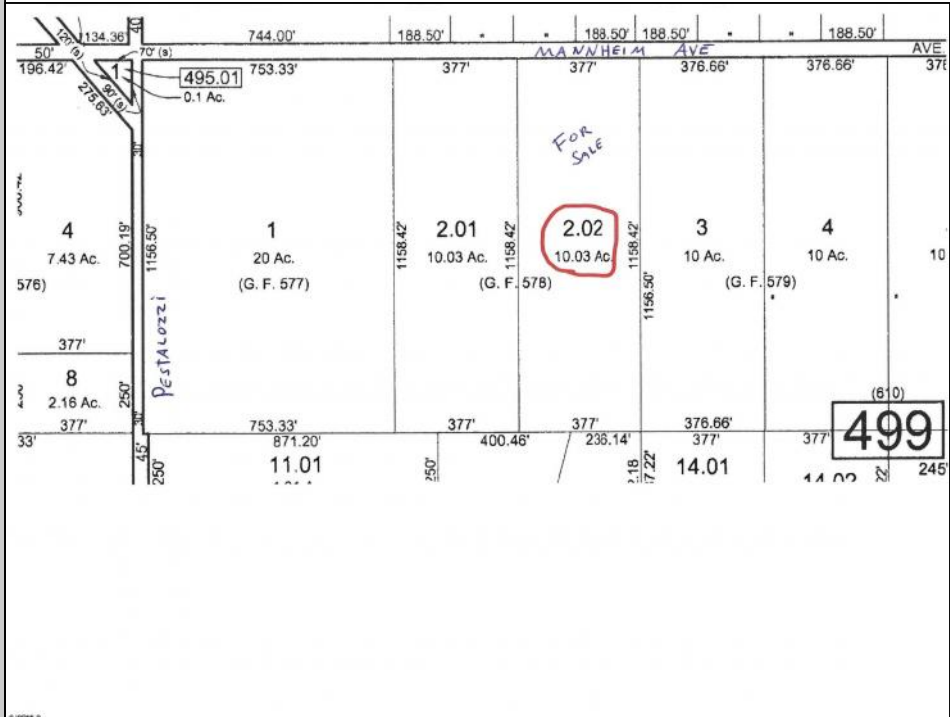

#### COMMENTS

MULTIPLE OFFERS HAVE BEEN RECEIVED - SELLERS ARE CALLING FOR A HIGHEST & BEST BY Tuesday APRIL 23RD at 5PM Buildable 10 acres in the Germania section of Galloway Township. 377' of frontage on Mannheim Ave just north of Pestalozzi St.