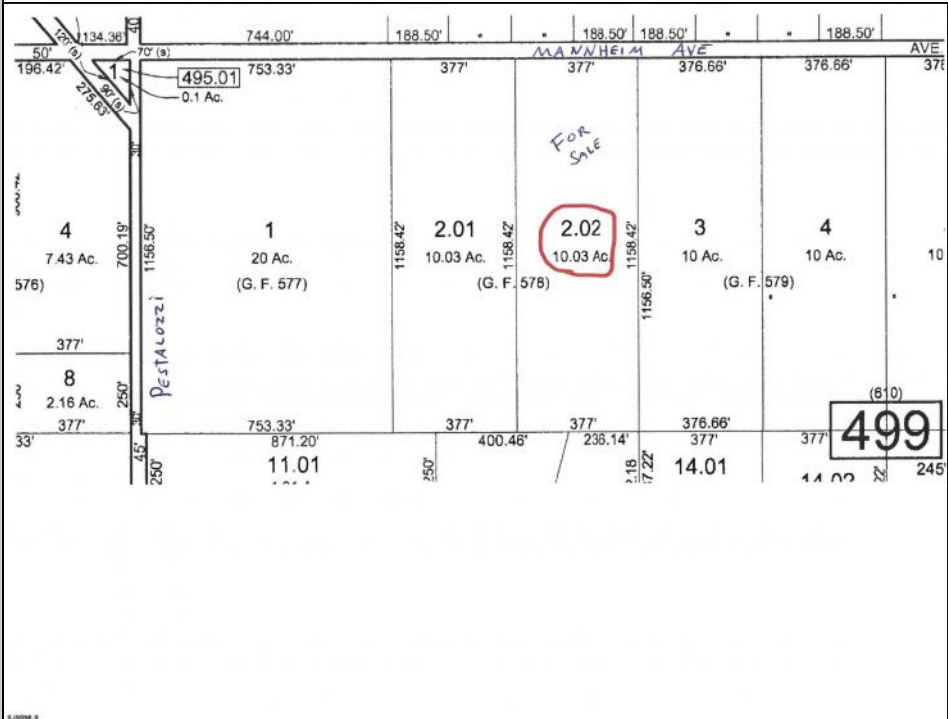

**222 Mannheim  
Germania, NJ 08215**

**Asking \$199,000.00**

**COMMENTS**

MULTIPLE OFFERS HAVE BEEN RECEIVED - SELLERS ARE CALLING FOR A HIGHEST & BEST BY Tuesday APRIL 23RD at 5PM Buildable 10 acres in the Germania section of Galloway Township. 377' of frontage on Mannheim Ave just north of Pestalozzi St.