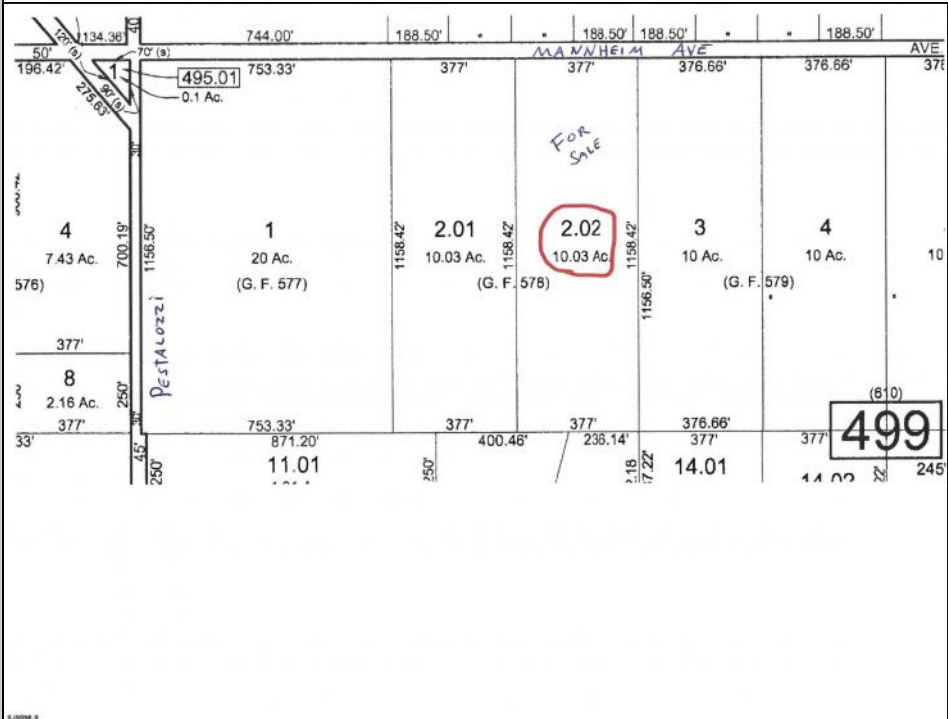

**222 Mannheim  
Germania, NJ 08215**

**Asking \$199,000.00**

**COMMENTS**

MULTIPLE OFFERS HAVE BEEN RECEIVED - SELLERS ARE CALLING FOR A HIGEST & BEST BY Tuesday APRIL 23RD at 5PM Buildable 10 acres in the Germania section of Galloway Township. 377' of frontage on Mannheim Ave just north of Pestalozzi St.