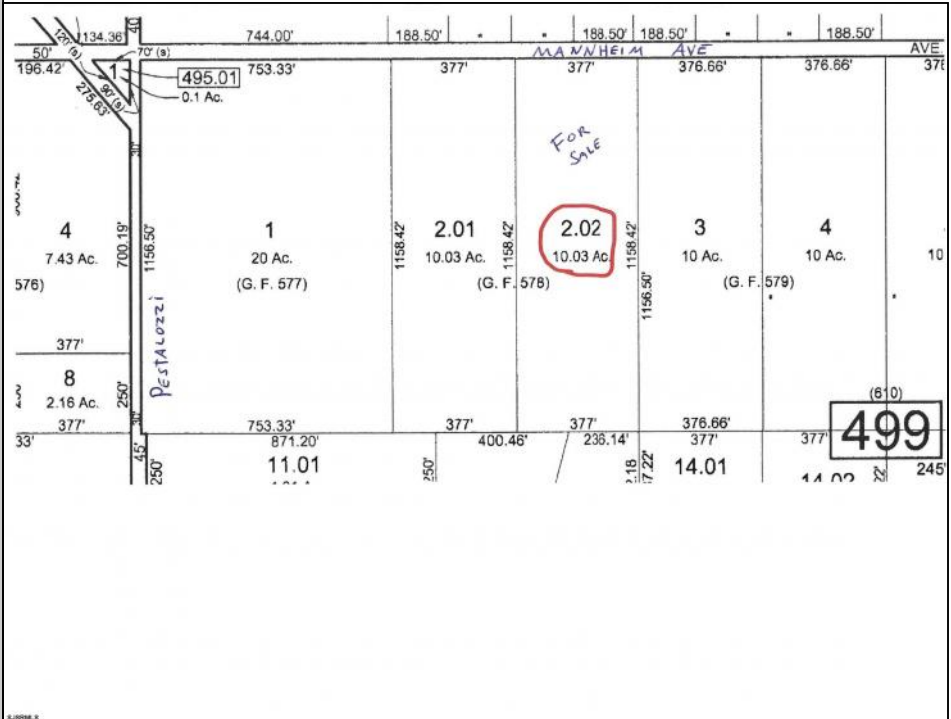

**222 Mannheim
 Germania, NJ 08215**

Asking \$199,000.00

COMMENTS

MULTIPLE OFFERS HAVE BEEN RECEIVED - SELLERS ARE CALLING FOR A HIGEST & BEST BY Tuesday APRIL 23RD at 5PM Buildable 10 acres in the Germania section of Galloway Township. 377' of frontage on Mannheim Ave just north of Pestalozzi St.