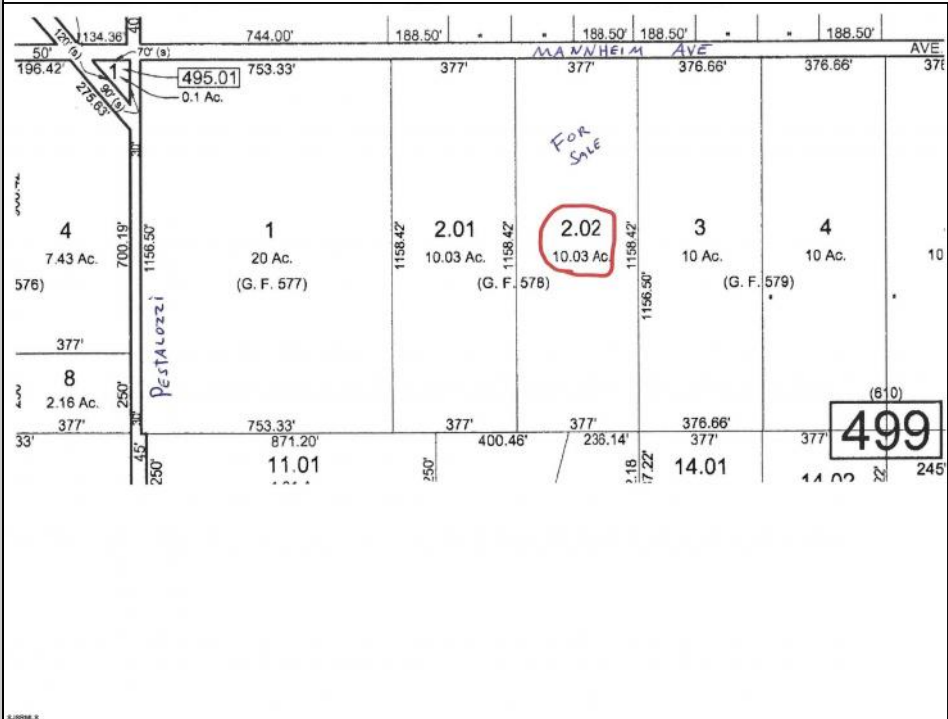

Berger Realty

Since 1928

Berger Realty, Inc
1330 Bay Avenue
Ocean City, NJ 08226
609-391-1330/609-391-1300
info@bergerrealty.com

222 Mannheim
Germania, NJ 08215

Asking \$199,000.00

COMMENTS

MULTIPLE OFFERS HAVE BEEN RECEIVED - SELLERS ARE CALLING FOR A HIGHEST & BEST BY Tuesday APRIL 23RD at 5PM Buildable 10 acres in the Germania section of Galloway Township. 377' of frontage on Mannheim Ave just north of Pestalozzi St.