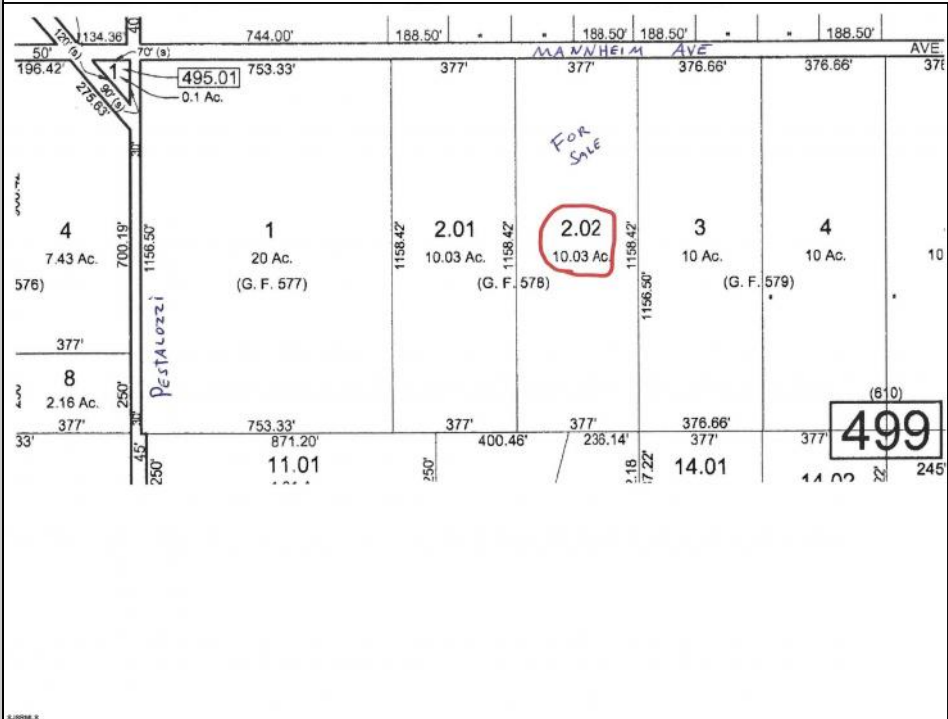

222 Mannheim  
Germania, NJ 08215

Asking \$199,000.00

### COMMENTS

MULTIPLE OFFERS HAVE BEEN RECEIVED - SELLERS ARE CALLING FOR A HIGHEST & BEST BY Tuesday APRIL 23RD at 5PM Buildable 10 acres in the Germania section of Galloway Township. 377' of frontage on Mannheim Ave just north of Pestalozzi St.